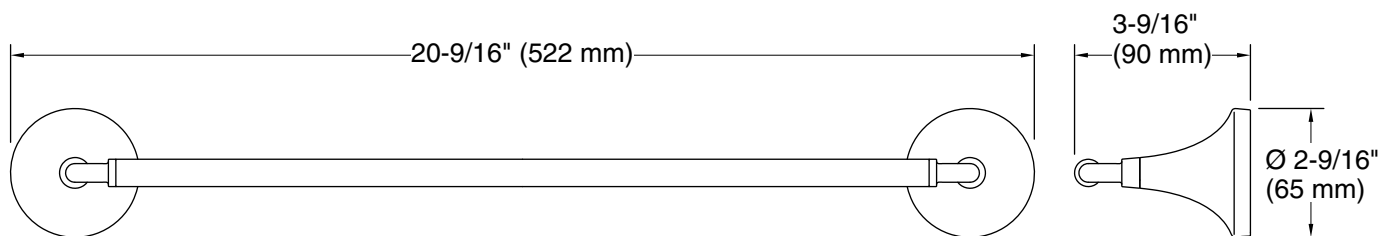

KOHLER®

Tone™
18" towel bar
K-27425

Technical Information

All product dimensions are nominal.

Material: Zinc, Stainless Steel

1-800-4KOHLER (1-800-456-4537)

Kohler Co. reserves the right to make revisions without notice to product specifications.

For the most current Specification Sheet, go to www.kohler.com.

5-10-2022 13:57 - US/CA/MX

THE BOLD LOOK
OF **KOHLER®**