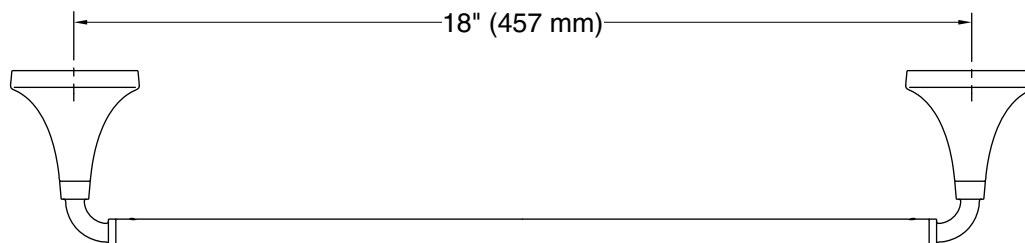

KOHLER®

Tone™
18" towel bar
K-27425

Technical Information

All product dimensions are nominal.

Material: Zinc, Stainless Steel

1-800-4KOHLER (1-800-456-4537)

Kohler Co. reserves the right to make revisions without notice to product specifications.

For the most current Specification Sheet, go to www.kohler.com.

5-10-2022 13:57 - US/CA/MX

THE BOLD LOOK
OF **KOHLER®**