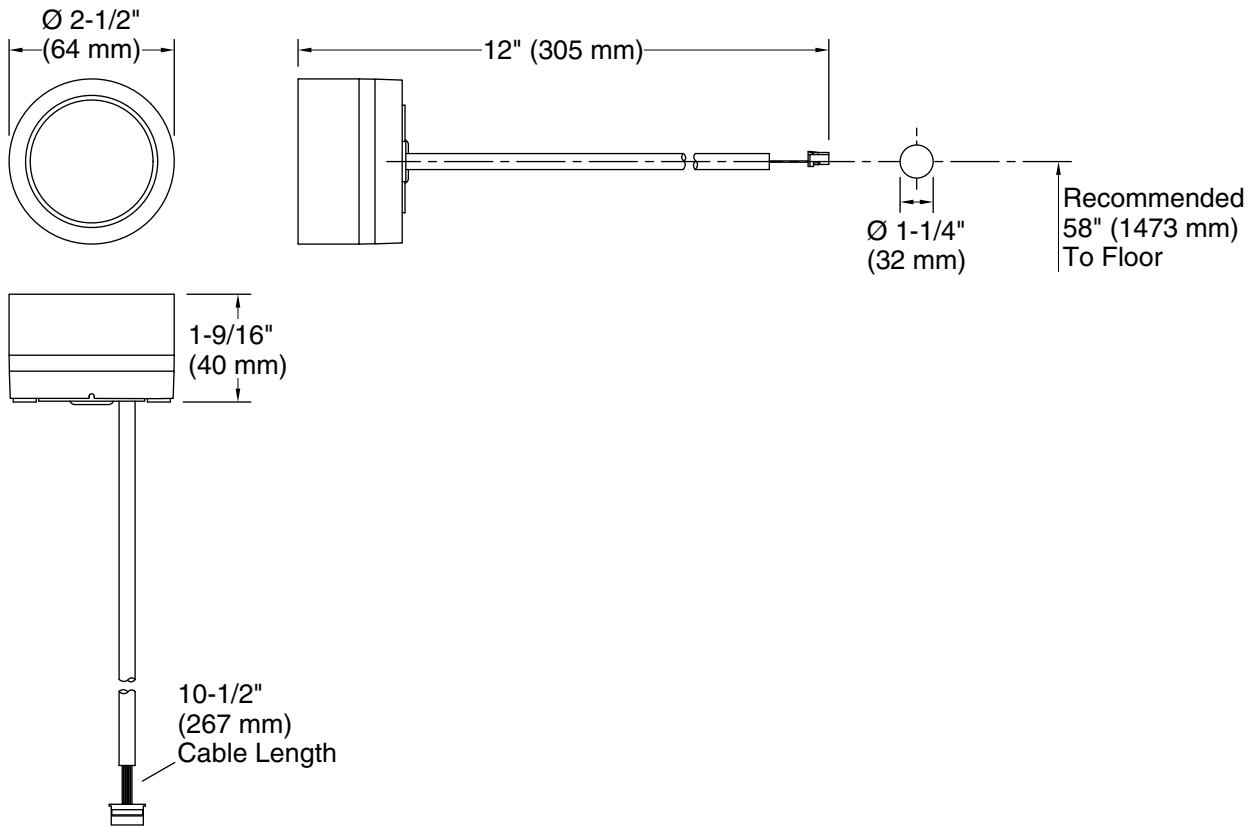

Technical Information

All product dimensions are nominal.

Drain included:	No
Bluetooth® range:	32 ft (0.8 m)
Bluetooth® version:	4.1
Max. Ambient temp:	125°F (51.7°C)
Min. Operating temp:	86°F (30°C)
Max. Operating temp:	120°F (48.9°C)
Max. Relative humidity condensing:	100%

Notes

Install this product according to the installation instructions.