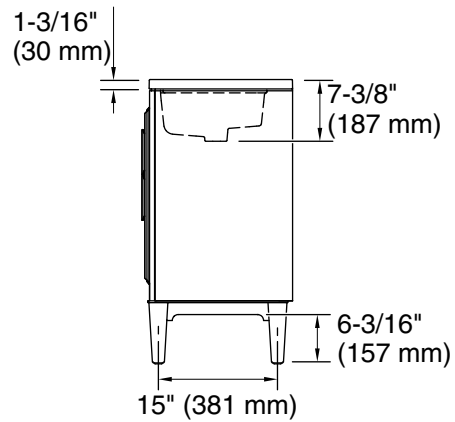

Features

- Two full-extension 12¾" (325 mm) drawers with soft-close side-mount slides.
- Three-way adjustable soft-close door hinges with 100° opening capability for easy cabinet access.
- 18" (457 mm) cabinet interior provides ample storage space.
- Finish-matched cabinet interior offers generous clearance for plumbing.
- Quartz vanity top adds beauty and long-lasting durability.
- Customize your storage with optional accessories such as floor liners, drawer organizers, and perfectly sized containers (sold separately).
- Coordinates with K-33550 upgraded hardware finishes, K-25816 quartz backsplash, and K-25819 quartz side splash (sold separately).

K-33585
K-33586
K-33587
K-33588
K-27933
K-25816 4" x 36" quartz backsplash
K-33548-ASB 70" x 24" linen tower
K-33549-ASB 28" x 24" wall cabinet
K-33550 5½" cabinet pull
K-27935

Optional Products/Accessories

K-25819 4" x 18" quartz side splash

Codes/Standards

ASME A112.19.2/CSA B45.1
EPA TSCA Title VI
CARB P2

KOHLER® One-Year Limited Warranty

See website for detailed warranty information.

Waste Pipe Location Information

Technical Information

All product dimensions are nominal.

Notes

Install this product according to the installation instructions.