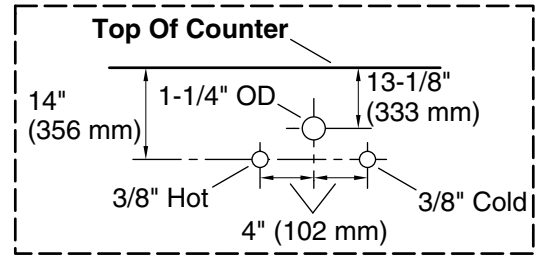

Features

- Two full-extension 12¾" (325 mm) drawers with soft-close side-mount slides.
- Three-way adjustable soft-close door hinges with 100° opening capability for easy cabinet access.
- 18" (457 mm) cabinet interior provides ample storage space.
- Finish-matched cabinet interior offers generous clearance for plumbing.
- Quartz vanity top adds beauty and long-lasting durability.
- Customize your storage with optional accessories such as floor liners, drawer organizers, and perfectly sized containers (sold separately).
- Coordinates with K-33550 upgraded hardware finishes, K-25816 quartz backsplash, and K-25819 quartz side splash (sold separately).

K-25819 4" x 18" quartz side splash

Codes/Standards

ASME A112.19.2/CSA B45.1
EPA TSCA Title VI
CARB P2

KOHLER® One-Year Limited Warranty

See website for detailed warranty information.

Waste Pipe Location Information

Technical Information

All product dimensions are nominal.

Notes

Install this product according to the installation instructions.