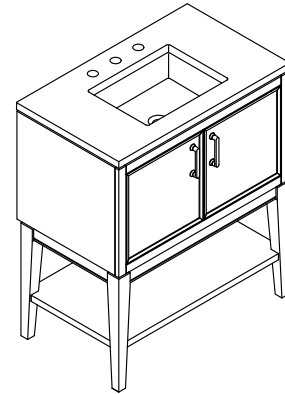

Features

- Three-way adjustable soft-close door hinges with 100° opening capability for easy cabinet access.
- 18" (457 mm) cabinet interior provides ample storage space.
- Finish-matched cabinet interior offers generous clearance for plumbing.
- Quartz vanity top adds beauty and long-lasting durability.
- Customize your storage with optional accessories such as floor liners, drawer organizers, and perfectly sized containers (sold separately).
- Coordinates with K-33584 upgraded hardware finishes, K-25815 quartz backsplash, and K-25819 quartz side splash (sold separately).

Material

- Solid wood and moisture-resistant MDF.
- Painted exterior.

Installation

- Can be installed with legs or wall-hung.
- Easy installation – no special tools required.
- Separate vanity top makes for simplified installation.

Recommended Products/Accessories

K-25815 4" x 30" quartz backsplash
K-25819 4" x 18" quartz side splash
K-33582-ASB 70" x 24" linen tower
K-33583-ASB 28" x 24" wall cabinet
K-33584 5" cabinet pull
K-27934

Codes/Standards

ASME A112.19.2/CSA B45.1
EPA TSCA Title VI
CARB P2

KOHLER® One-Year Limited Warranty

See website for detailed warranty information.