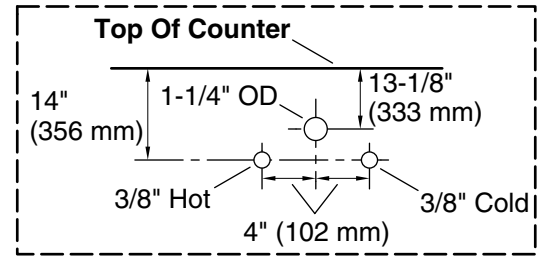

Waste Pipe Location Information