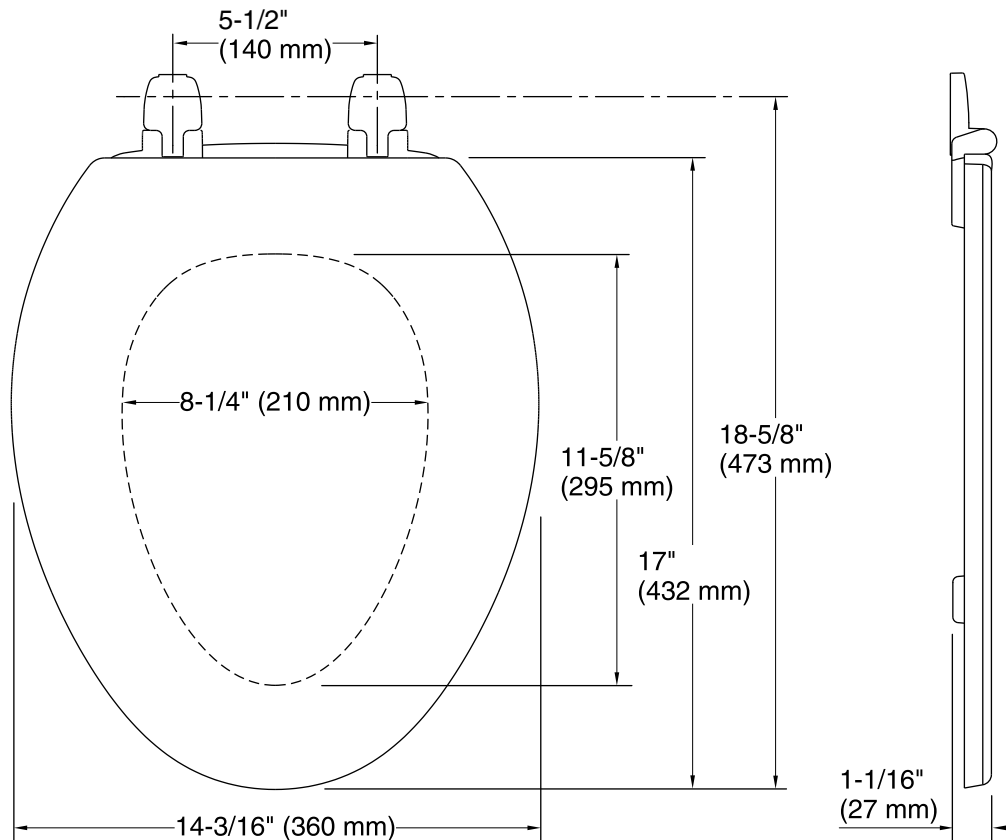

See website for detailed warranty information.

Available Colors/Finishes

Color tiles intended for reference only.

Color	Code	Description
	0	White
	HW1	Honed White
	96	Biscuit
	47	Almond

Technical Information

All product dimensions are nominal.

Seat shape type: Elongated

Seat front type: Closed-front

Seat-mounting holes: 5-1/2" (140 mm)

Notes

Install this product according to the installation guide.