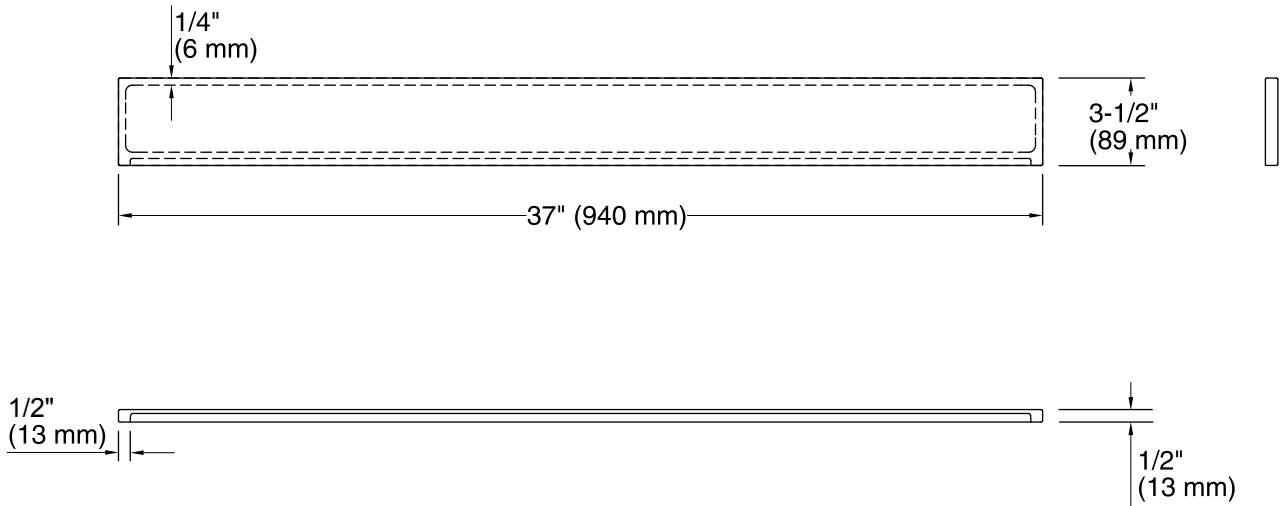

Solid/Expressions®

Bathroom Vanity Top - Back Splash

K-5446

Features

- For use with KOHLER Solid/Expressions 36-inch solid-surface vanity tops.
- Includes one panel.
- Optional side splashes available (K-5451 sold separately).

Color	Code	Description
	S33	White Expressions
	S34	Almond Expressions
	S35	Biscuit Expressions
	S36	Ice Grey Expressions

Technical Information

All product dimensions are nominal.

Installation: Vanity top/ITB