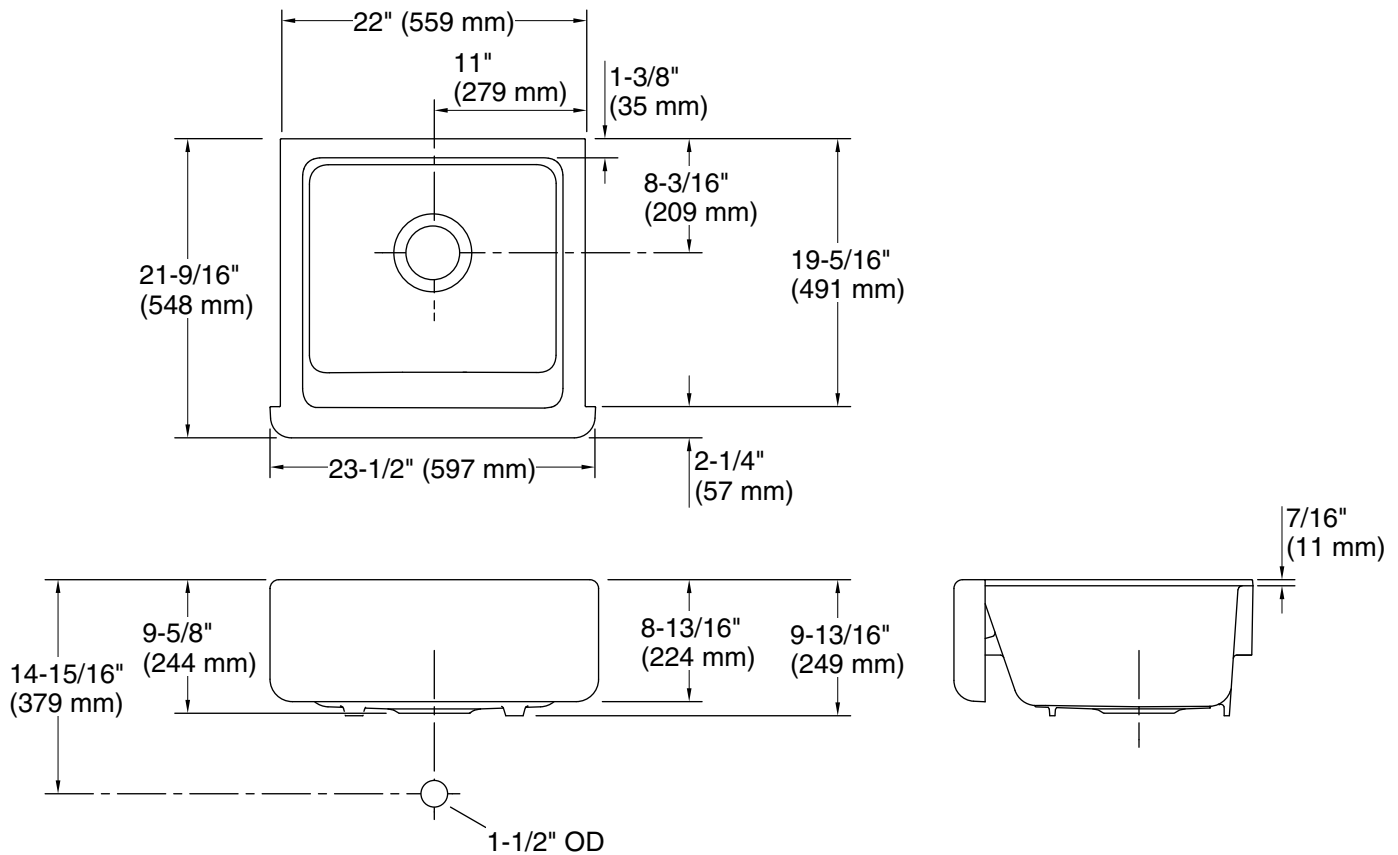

Whitehaven®
23-1/2" undermount single-bowl farmhouse kitchen
sink
K-5665

Features

- Fits minimum 24" (610 mm) apron sink base cabinet
- Single bowl
- 9" (229 mm) depth provides generous workspace
- Self-Trimming® apron overlaps cabinet face for easy installation and beautiful results

Technical Information

All product dimensions are nominal.

Bowl configuration: Single

Min. base cabinet width: 24" (610 mm)

Bowl area (Only): Length: 18-13/16" (477 mm)
 Width: 18-1/16" (459 mm)
 Bowl depth: 9" (229 mm)
 Water depth: 9" (229 mm)

Drain hole: 3-5/8" (92 mm)

Template: 1247417, required, included
 1239229-7, required, included

Notes

Install this product according to the installation instructions.