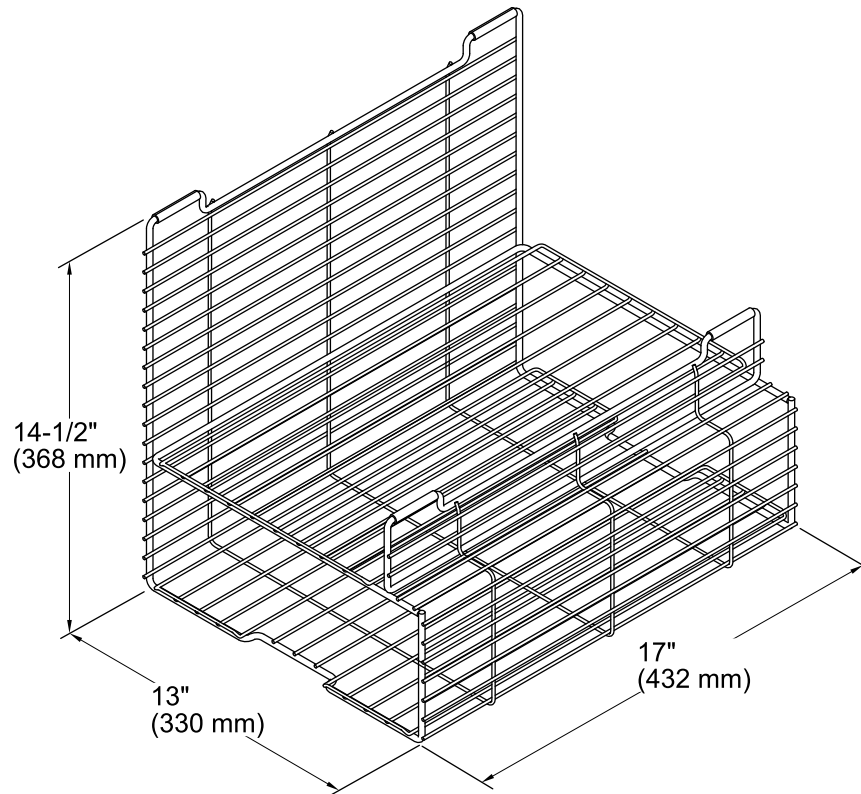

Technical Information

All product dimensions are nominal.

Material: Stainless Steel