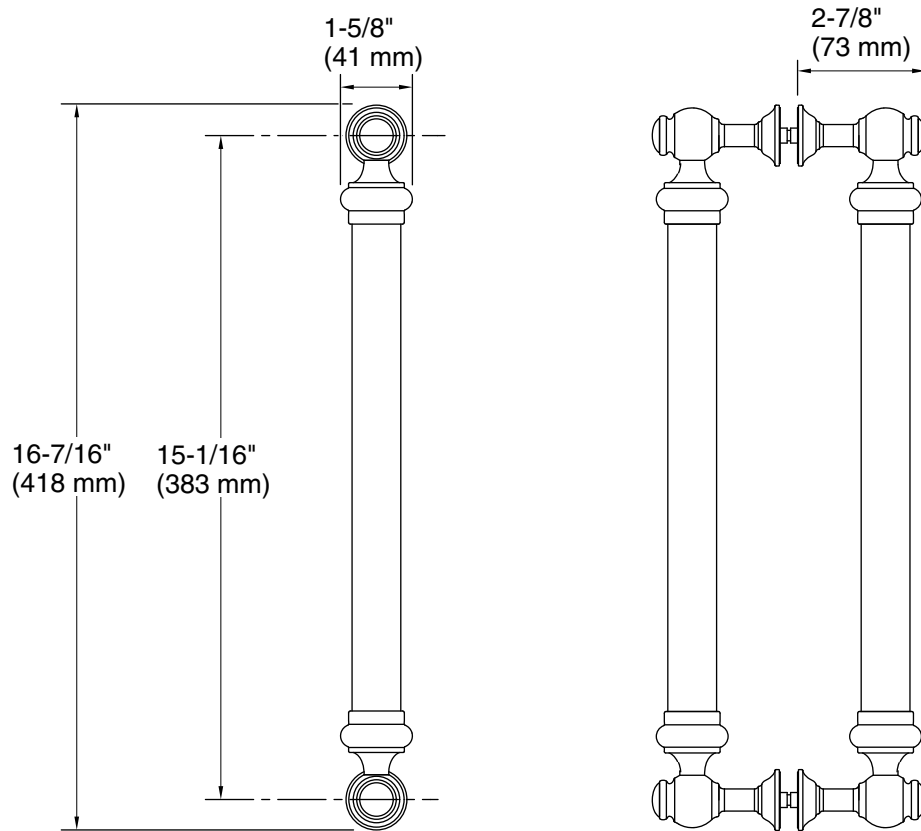

Features

- Back-to-back 16-7/16" (418 mm) vertical handles
- Double handle opens door from the inside and outside of the shower
- Works with 5/16" (8 mm), 3/8" (10 mm), and 1/2" (12 mm) thick glass
- Coordinates with other products in the Artifacts collection

Material

- Premium metal construction for durability and reliability
- KOHLER finishes resist corrosion and tarnishing

Installation

- Requires two 12 mm mounting holes spaced 15-1/16" (383 mm) apart vertically

Technical Information

All product dimensions are nominal.

Material: Stainless Steel, Zinc, Plastic

Notes

Install this product according to the installation guide.

Requires two $.472 \pm .016$ [12+.4 mm] holes spaced 15-1/16" apart vertically.