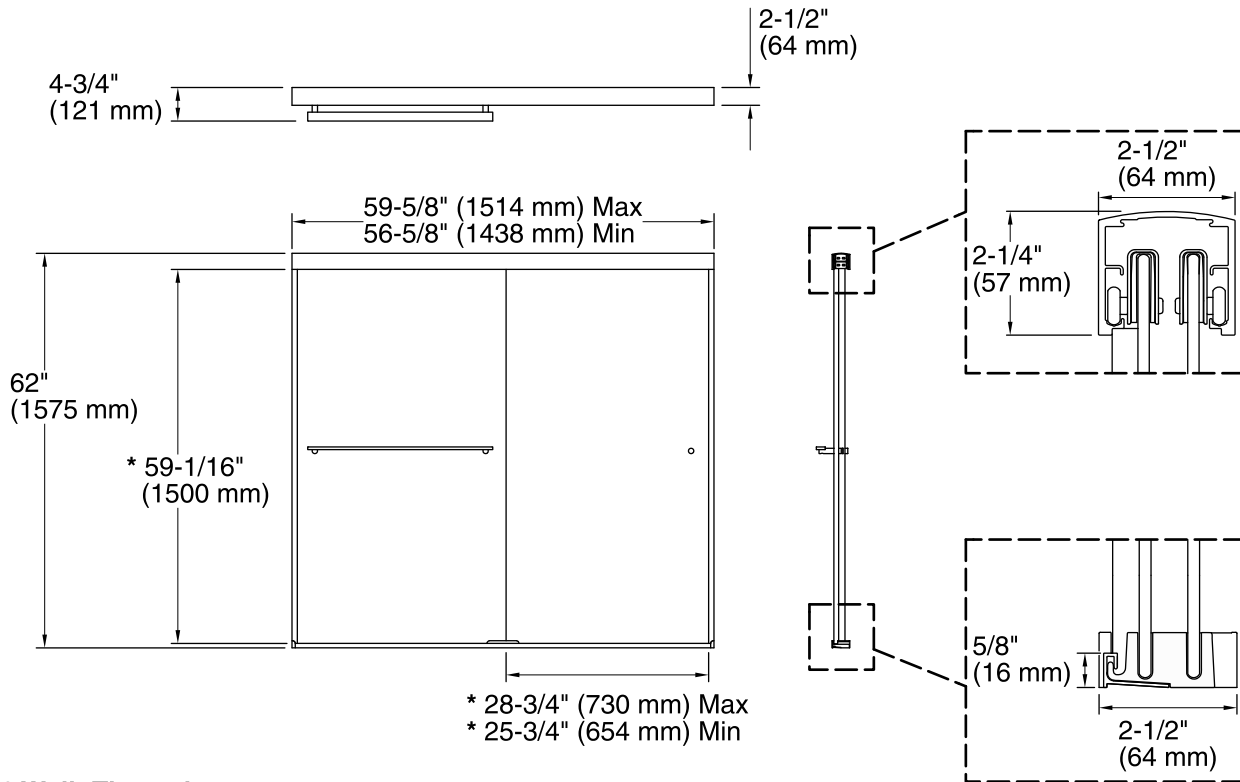

* Walk-Through

Technical Information

All product dimensions are nominal.

Installation type:	For bath installation
Opening style:	Sliding/Bypass
Opening Width - Min:	56-5/8" (1438 mm)
Opening Width - Max:	59-5/8" (1514 mm)
Walk-through - Min:	25-3/4" (654 mm)
Walk-through - Max:	28-3/4" (730 mm)
Glass thickness:	5/16" (8 mm)
Glass coating:	CleanCoat®

Notes

Install this product according to the installation guide.

Wall jambs are made of clear plastic and may not cover existing shower door holes.

NOTICE: The vertical opening should be a minimum of 64-1/2" (1638 mm) to allow clearance for installing the top track over the wall jambs.