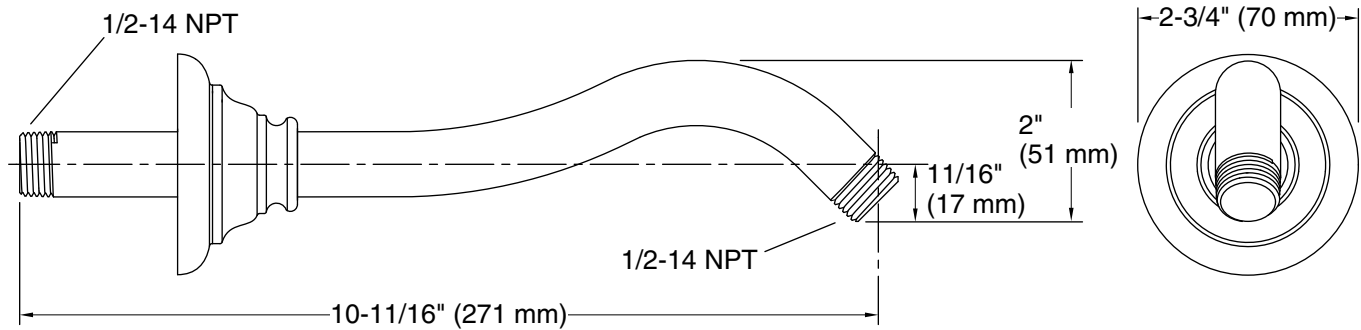

Technical Information

All product dimensions are nominal.

Notes

Measure your actual product for roughing-in details.