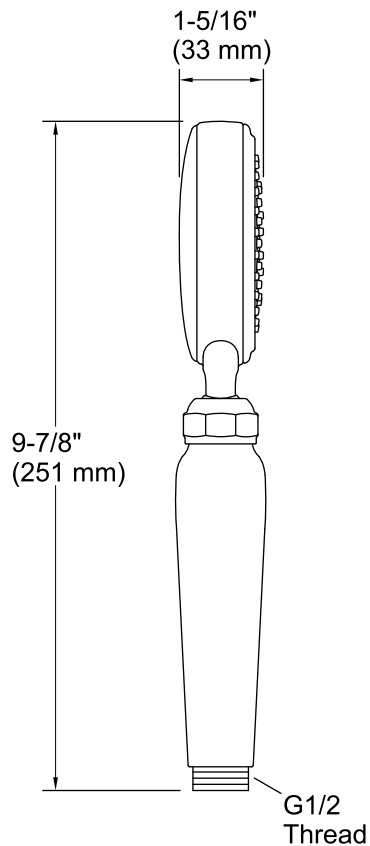

Features

- Air-induction technology maximizes the air/water mix for a powerful, even flow.
- Optimized sprayface with 48 nozzles delivers a more focused coverage.
- Ergonomic sprayhead pivots to allow precise adjustment for targeted hydromassage.
- MasterClean™ sprayface is easy to clean.
- 1.75 gal/min (6.6 l/min) maximum flow rate.
- Requires K-8593 or K-9514 shower hose (sold separately).
- Coordinates with other products in the Artifacts collection.

Installation

- Bracket or sidebar required for wall-mount installation.
- Deck-mount holder required for deck-mount installation.

Water Conservation & Rebates

- WaterSense®-labeled 1.75-gpm handshowers use up to 30 percent less water than standard 2.5-gpm handshowers, while still meeting strict performance guidelines.
- This product can help a building earn Water Efficiency points in the LEED® Green Building Rating System.

Required Products/Accessories

- K-8593 72" Shower Hose
- K-9514 60" Shower Hose

Codes/Standards

ASME A112.18.1/CSA B125.1
DOE - Energy Policy Act 1992
EPA WaterSense®
California Energy Commission (CEC)

KOHLER® Faucet Lifetime Limited Warranty

Technical Information

All product dimensions are nominal.

Handshower:

Rated maximum flow: 1.75 gal/min (6.6 l/min)

Pressure: 45 psi (3.1 bar)

Notes

Install this product according to the installation instructions.