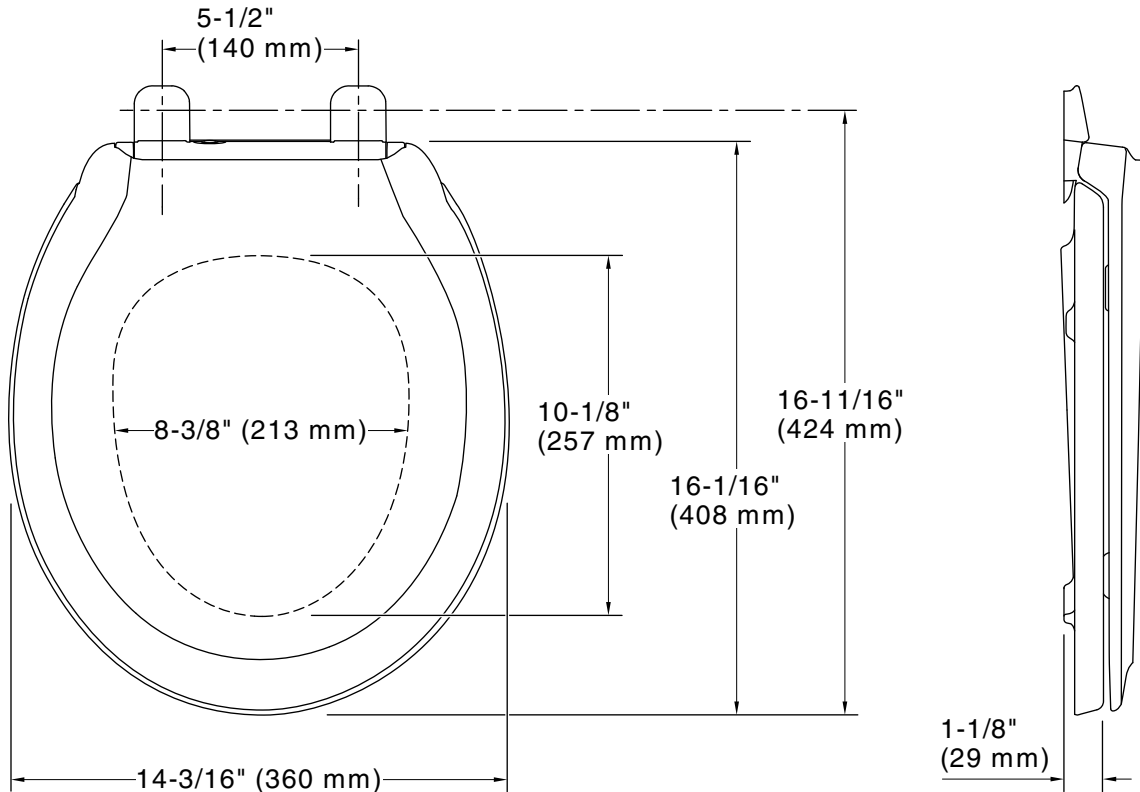

Rutledge®
Nightlight ReadyLatch® Quiet-Close™ round-front toilet
seat
K-78059-RL

Features

- Grip-Tight installation hardware makes it easy to fasten the seat – everything is done from above the bowl
- ReadyLatch® hinge provides a positive lock/unlock latch to securely hold seat in position, yet seat easily removes for cleaning or adjusting fit
- Quiet-Close™ round-front lid and seat prevents slamming
- Grip-Tight bumpers hold seat firmly in place
- Light intensity designed to provide enough light to see the toilet without disrupting nighttime vision
- Choose between three brightness levels: a soft glow or brighter illumination
- Dual LED lighting offers guiding light when lid is down and task light when lid is lifted
- Illumination cycle with automatic 10-hour nightlight
- Battery-operated - no electrical cords required
- Up to 12 months of battery life (uses 4 AA batteries, not included)
- Contoured seat for user comfort
- Color-matched plastic hinges

| Color | Code | Description |
|-------|------|-------------|
|-------|------|-------------|

| | | |
|---|---|-------|
|  | 0 | White |
|---|---|-------|

Technical Information

All product dimensions are nominal.

- Seat shape type: Round-front
- Seat front type: Closed-front
- Seat-mounting holes: 5-1/2" (140 mm)