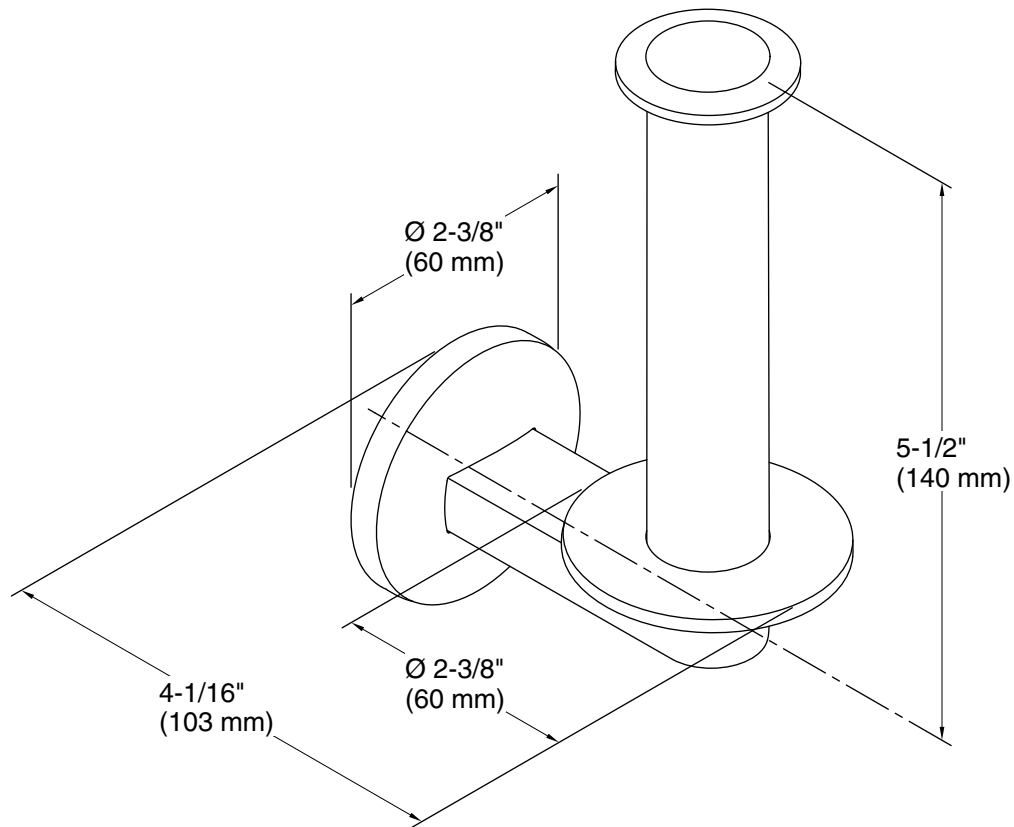

## Features

- Vertical holder provides easy access for changing toilet paper
- Coordinates with Components faucets, accessories, and showering components to complete your bathroom

## Technical Information

All product dimensions are nominal.

Material: Zinc, Brass