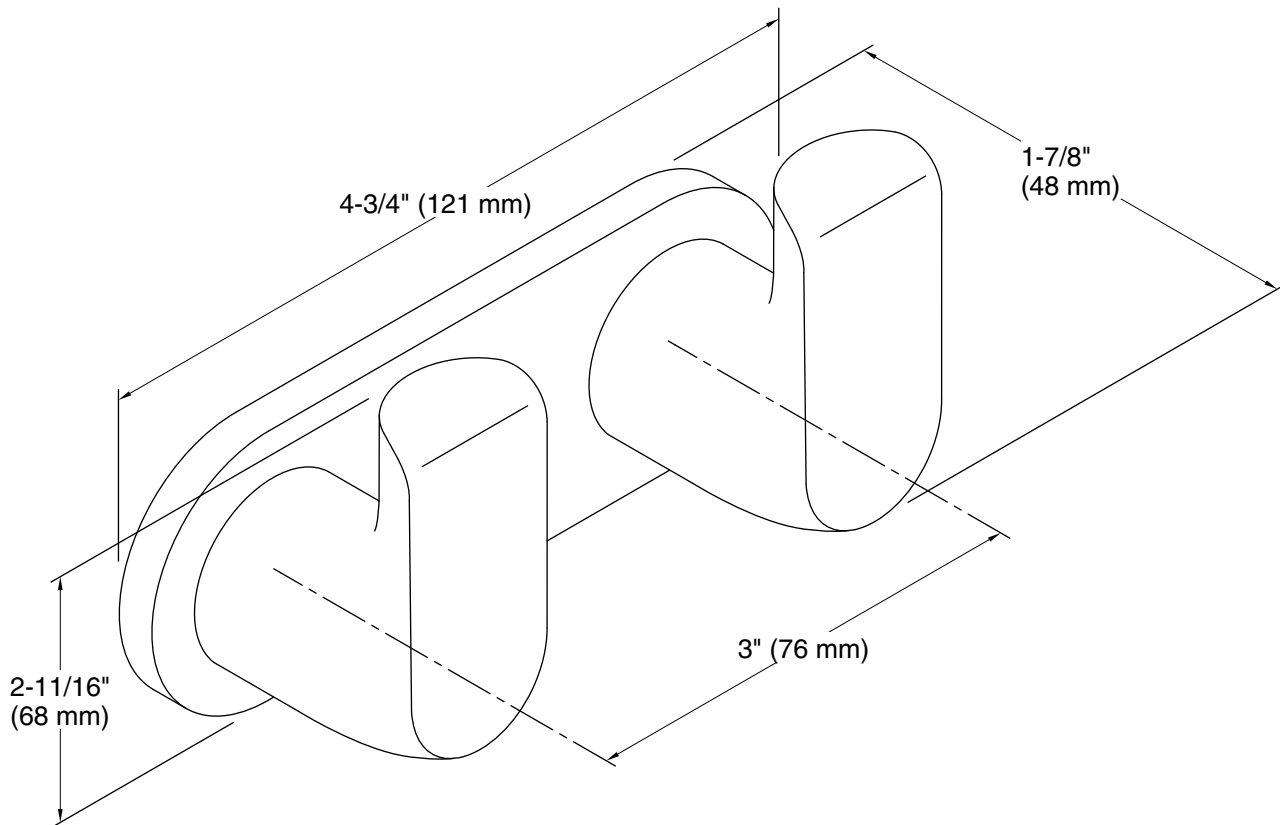

Features

- Double robe hook provides convenient hanging storage of robes, towels, and other bath items.
- Coordinates with other products in the Avid collection.

Material

- Premium metal construction for durability and reliability.
- KOHLER finishes resist corrosion and tarnishing.

Color	Code	Description
	CP	Polished Chrome
	BN	Vibrant® Brushed Nickel

Technical Information

All product dimensions are nominal.

Material: Zinc

Notes

Install this product according to the installation instructions.