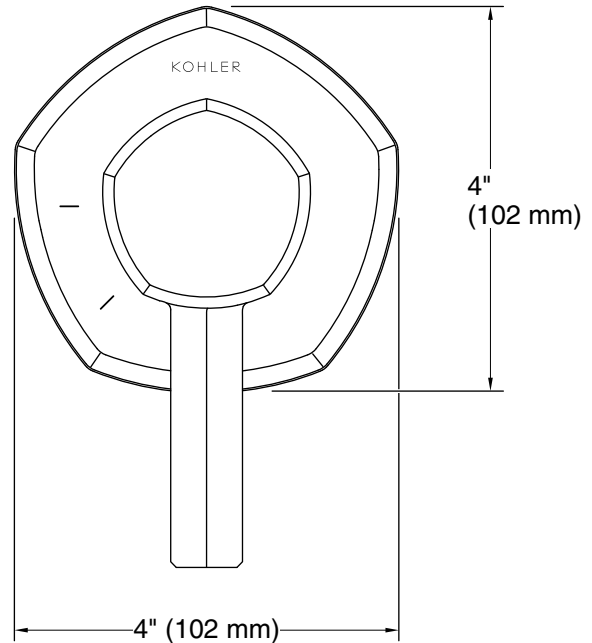

Technical Information

All product dimensions are nominal.

Drain included: No

Notes

ADA, OBC, CSA B651 compliant when installed to the specific requirements of these regulations.