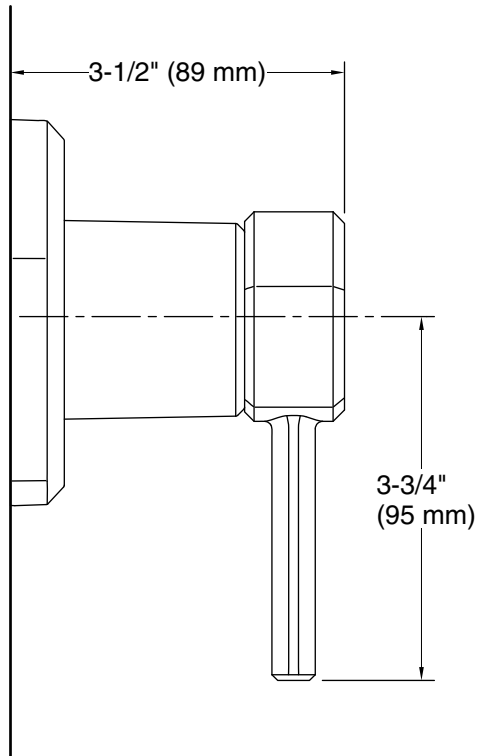

Technical Information

All product dimensions are nominal.

Drain included: No

Notes

ADA, OBC, CSA B651 compliant when installed to the specific requirements of these regulations.