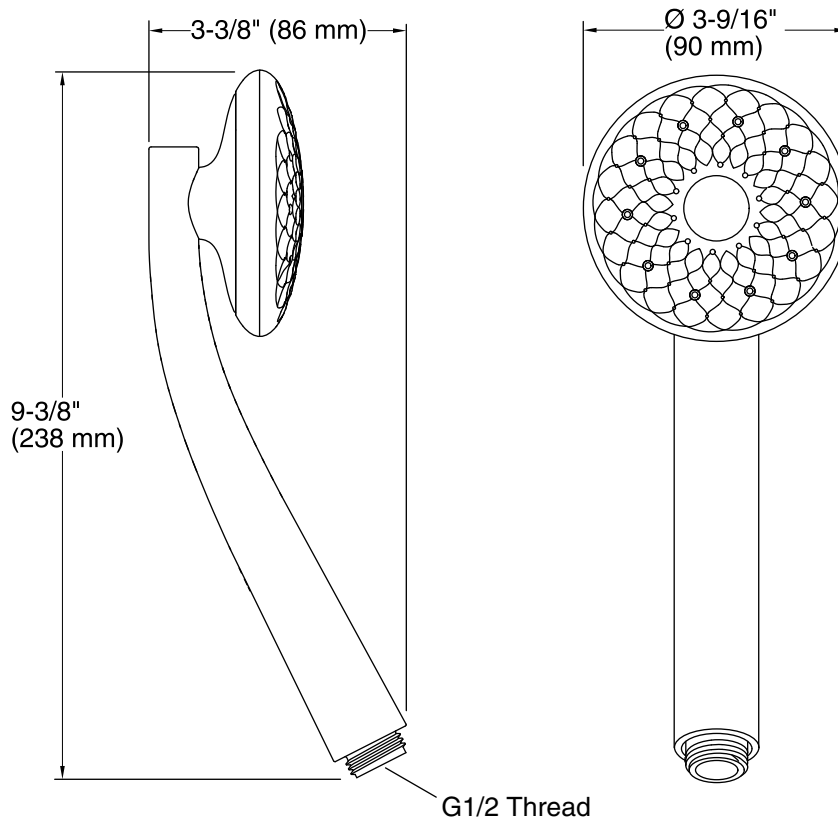

Technical Information

All product dimensions are nominal.

Handshower:

Rated maximum flow: 1.5 gal/min (5.7 l/min)

Notes

Install this product according to the installation guide.

Plumbing codes require approved backflow prevention devices to be installed in-line to handshowers. Please consult with local plumbing officials.