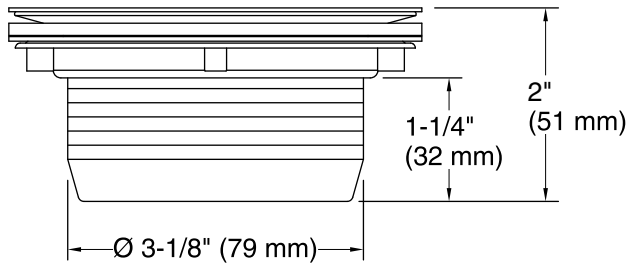

Technical Information

All product dimensions are nominal.

Drain included: Yes

Notes

Install this product according to the installation instructions.