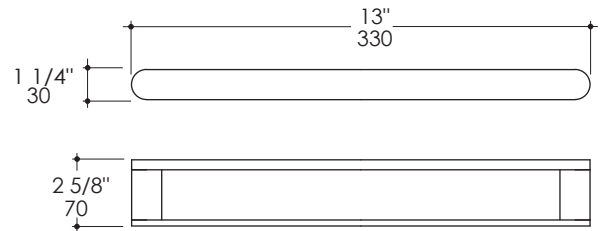

Tre Towel Bar Item #2801

Features:

- Wall-mount towel bar
- Brass construction
- Includes mounting hardware

Finish Options:

CR - Polished Chrome

Product Specifications:

Notes:

Drawings provided herein are meant to give the user an idea of the product and are not made to scale. The size in inches is rounded up to the nearest 1/16".