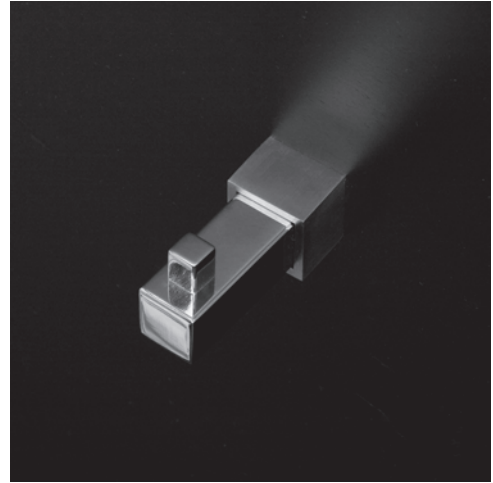

## Quadro Robe Hook Item #4413

### Features:

- Wall-mount robe hook
- Stainless steel construction
- Includes mounting hardware