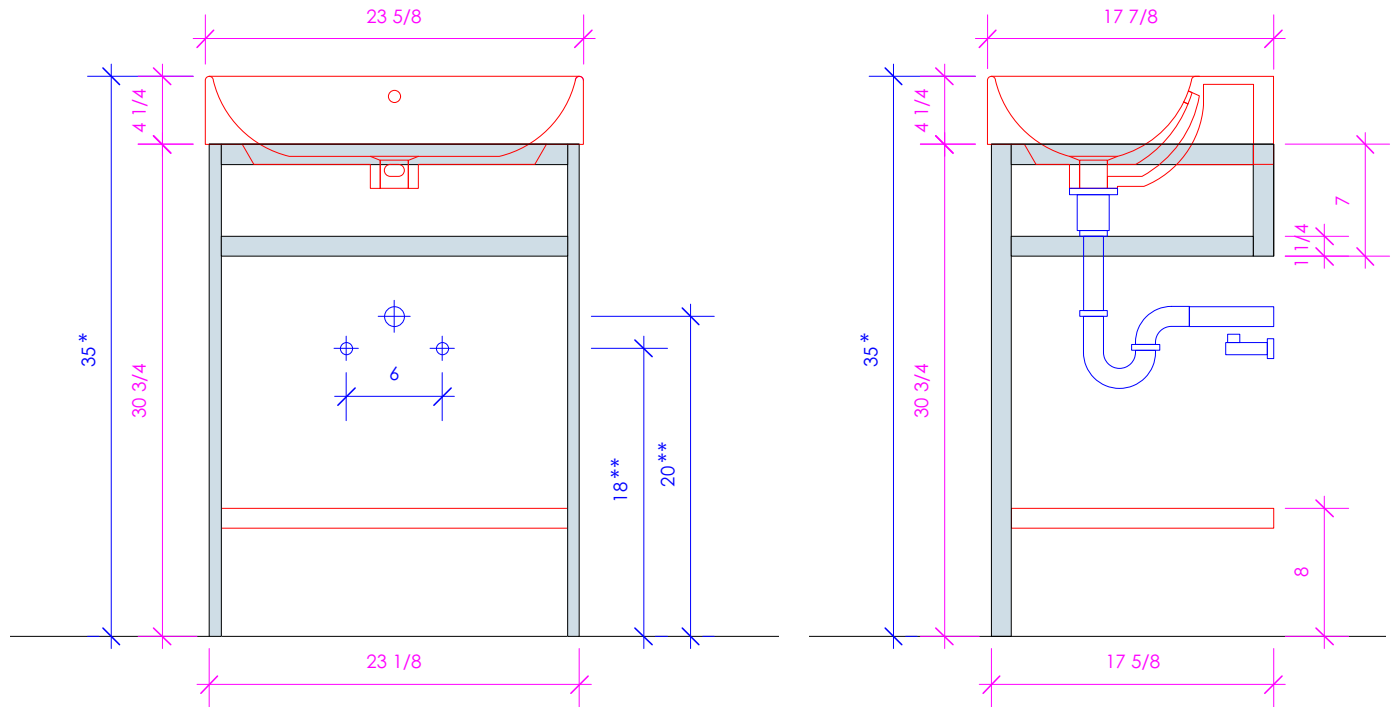

## AQUASEI

AQS-BX-24

\* Recommended installation height  
\*\* Recommended plumbing location