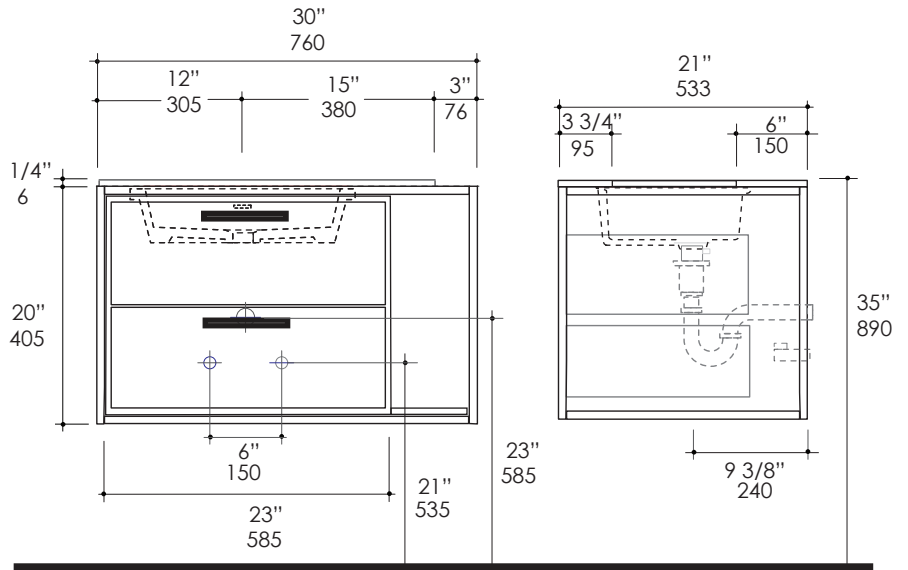

### Faucet Hole Options:

- 00 - None
- 01 - One - centered behind the sink
- 02 - Two, center and right - centered behind the sink
- 03 - Three in 8" spread - centered behind the sink

#### Notes:

Drawings provided herein are meant to give the user an idea of the product and are not made to scale. The size in inches is rounded up to the nearest 1/16". Slight variances can often occur with porcelain and woodwork. Therefore, LACAVA will not be held responsible for any cutouts, countertops, or furniture made without the actual product or template from LACAVA. Differences in color, grain, appearance and texture are inherent in all natural woodwork, and should be expected. Variances in these qualities are not deemed manufacturing defects, and will not be accepted as valid reasons to return or exchange any LACAVA woodwork. Plumbing specifications are only a guideline and may need to be altered based on the application. Product specifications are not binding to the manufacturer and can be changed without notice at any time. Please refer to your shipment for product final sizes.