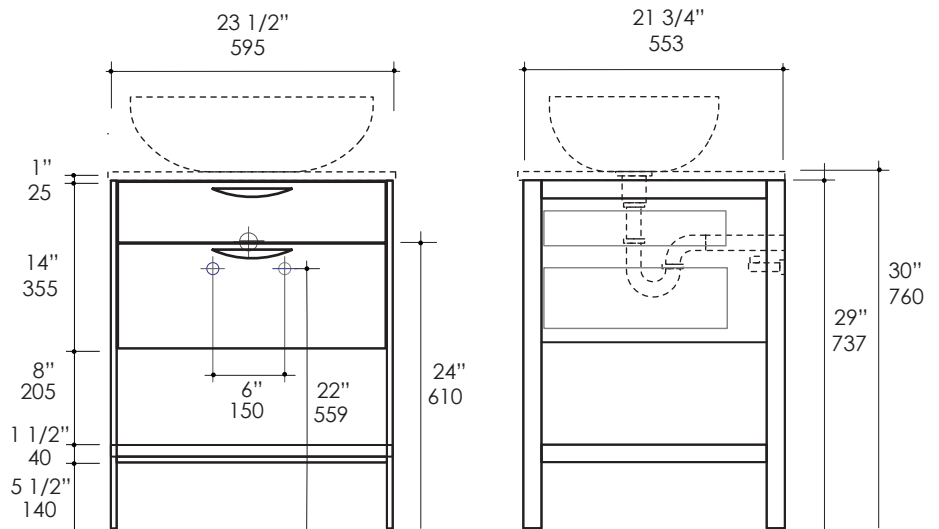

Navi Vanity Item #N331

Features:

- Free-standing wooden vanity
- Consists of two drawers, metal frame, and wood shelf
- Pulls matching the selected metal frame finish are included
- Washbasin #N33 and countertop #N331T sold separately
- Handmade in USA
- Manufactured with low VOC finishes and wood from renewable forests

Recommended Accesories:

- Item #N331T: Countertop for vanity N331 or N431
- Available in Solid Surface, Stone, and Quartz
- Faucet hole options available: None, One, Two, or Three in 8" spread
- Item #N33: Porcelain sink without overflow
- Recommended oversized European drain (i.e. item #7100-13)
- Available in White (001) or Matte Black (MB)

Product Specifications:

Notes:

Drawings provided herein are meant to give the user an idea of the product and are not made to scale. The size in inches is rounded up to the nearest 1/16". Slight variances can often occur with porcelain and woodwork. Therefore, LACAVA will not be held responsible for any cutouts, countertops, or furniture made without the actual product or template from LACAVA. Differences in color, grain, appearance and texture are inherent in all natural woodwork, and should be expected. Variances in these qualities are not deemed manufacturing defects, and will not be accepted as valid reasons to return or exchange any LACAVA woodwork. Plumbing specifications are only a guideline and may need to be altered based on the application.