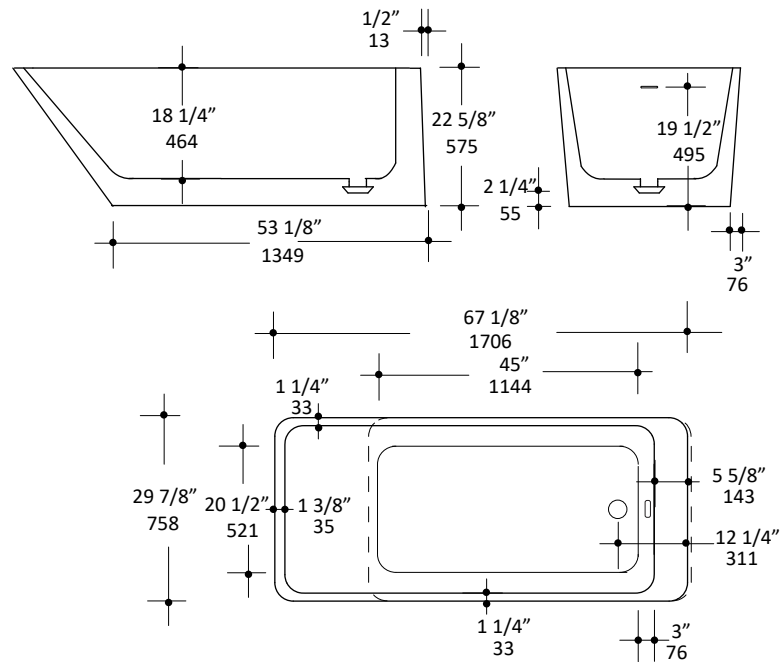

Specifications:

Installation:	Freestanding
Exterior Dimensions:	67 1/8" w x 29 7/8" d x 22 5/8" h
Material:	Solid surface
Water capacity:	84.5 gal.
Weight:	330 lbs.
Overflow:	Yes
Finishes:	001M - Matte white 001G - Gloss white
Freight:	Class 5

Features:

- Solid surface soaking bathtub with overflow
- Includes chrome-plated brass click-clack drain assembly with white solid surface cover
- Freestanding installation

Codes + Standards:

- Meets or exceeds applicable national codes and standards

Recommended Items:

- Furniture
 - TUB08-BR: Tub bridge in wood, 6" w, 30" d, 1 1/2" h
 - Available in: white (08), black (16), natural walnut (07)
- Trap connections
 - TBSH90 - L-shaped 90 degree brass tub shoe
 - TBSH180 - Straight down 180 degree brass tub shoe

LACAVA reserves the right to revise any dimension or information on this sheet without notice. Dimensions are nominal and may vary within an industry accepted tolerance of 1/4". Drawings provided herein are meant to give the user an idea of the product and are not made to scale.
Revised: 8/5/2019