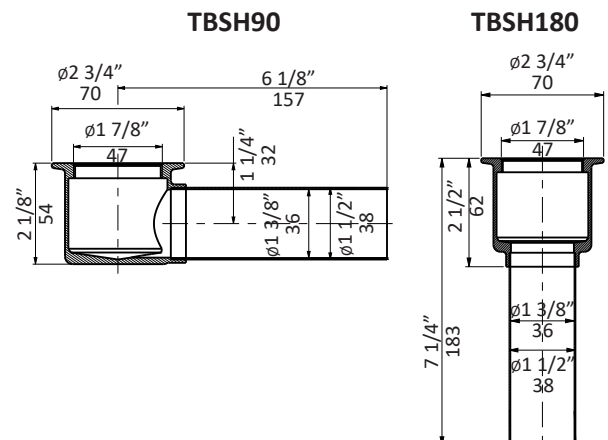

Specifications:

Installation:	Freestanding
Exterior Dimensions:	67 1/8" w x 29 7/8" d x 22 5/8" h
Material:	Solid surface
Water capacity:	84.5 gal.
Weight:	330 lbs.
Overflow:	Yes
Finishes:	001M - Matte white 001G - Gloss white
Freight:	Class 5

Features:

- Solid surface soaking bathtub with overflow
- Includes chrome-plated brass click-clack drain assembly with white solid surface cover
- Freestanding installation

Codes + Standards:

- Meets or exceeds applicable national codes and standards

Recommended Items:

- Furniture
 - TUB08-BR: Tub bridge in wood, 6" w, 30" d, 1 1/2" h
 - Available in: white (08), black (16), natural walnut (07)
- Trap connections
 - TBSH90 - L-shaped 90 degree brass tub shoe
 - TBSH180 - Straight down 180 degree brass tub shoe

LACAVA reserves the right to revise any dimension or information on this sheet without notice. Dimensions are nominal and may vary within an industry accepted tolerance of 1/4". Drawings provided herein are meant to give the user an idea of the product and are not made to scale.
Revised: 8/5/2019