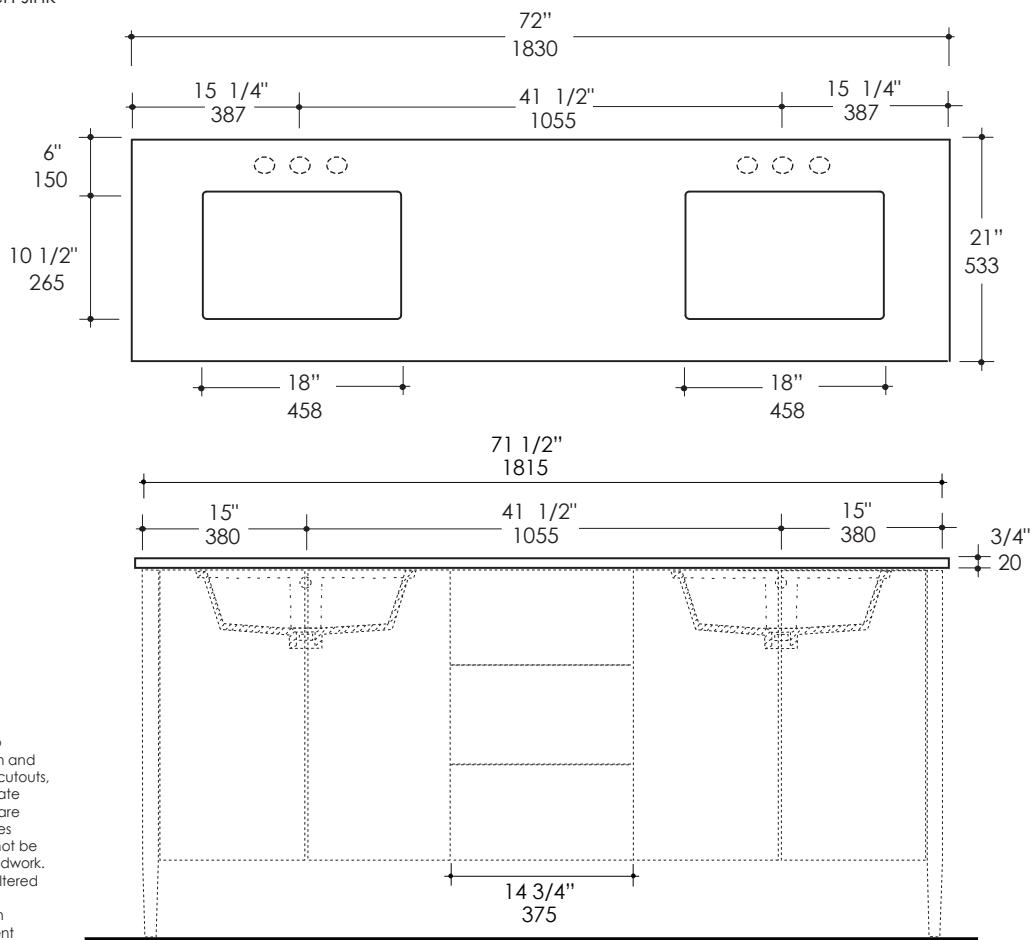

Faucet Hole Options:

- 00 - None
- 01 - One - centered behind each sink
- 02 - Two, center and right - centered behind each sink
- 03 - Three in 8" spread - centered behind each sink

Finish Options:

STONE

- WH -Bianco
- LN - Linac
- SL - Athens
- BN - Storm

QUARTZ

- PR - Puro
- FS - Fossil
- AH - Ash
- CA - Crema

SOLID SURFACE

- SW - Snow
- NN - Linen

Product Specifications:

Notes:
Drawings provided herein are meant to give the user an idea of the product and are not made to scale. The size in inches is rounded up to the nearest 1/16". Slight variances can often occur with porcelain and woodwork. Therefore, LACAVA will not be held responsible for any cutouts, countertops, or furniture made without the actual product or template from LACAVA. Differences in color, grain, appearance and texture are inherent in all natural woodwork, and should be expected. Variances in these qualities are not deemed manufacturing defects, and will not be accepted as valid reasons to return or exchange any LACAVA woodwork. Plumbing specifications are only a guideline and may need to be altered based on the application. Product specifications are not binding to the manufacturer and can be changed without notice at any time. Please refer to your shipment for product final sizes.