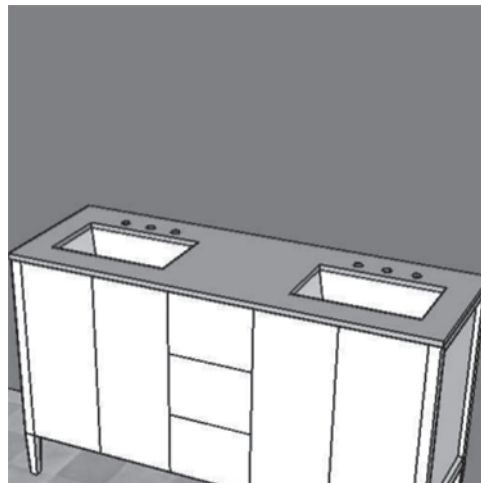

LUNAROSSA Countertop Item # Z506T

Features:

- Countertop for Vanity #Z506 with a cut-out for sink #5062UN
- Available in Stone, Quartz and Solid Surface

Recommended Accesories:

- Item #Z506 free-standing vanity with doors and drawers
- Item #5062UN : Under-counter porcelain washbasin with overflow

Faucet Hole Options:

- 00 - None
- 01 - One - centered behind each sink
- 02 - Two, center and right - centered behind each sink
- 03 - Three in 8" spread - centered behind each sink

Finish Options:

STONE

- WH -Bianco
- LN - Linac
- SL - Athens
- BN - Storm

QUARTZ

- PR - Puro
- FS - Fossil
- AH - Ash
- CA - Crema

SOLID SURFACE

- SW - Snow
- NN - Linen

Product Specifications:

Notes:
Drawings provided herein are meant to give the user an idea of the product and are not made to scale. The size in inches is rounded up to the nearest 1/16". Slight variances can often occur with porcelain and woodwork. Therefore, LACAVA will not be held responsible for any cutouts, countertops, or furniture made without the actual product or template from LACAVA. Differences in color, grain, appearance and texture are inherent in all natural woodwork, and should be expected. Variances in these qualities are not deemed manufacturing defects, and will not be accepted as valid reasons to return or exchange any LACAVA woodwork. Plumbing specifications are only a guideline and may need to be altered based on the application. Product specifications are not binding to the manufacturer and can be changed without notice at any time. Please refer to your shipment for product final sizes.