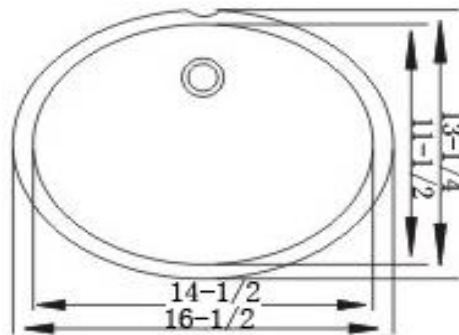

### DESIGN FEATURES

Single bowl depth 6" with inside bowl dimensions 14-1/2" X 11-1/2" and over all 16-1/2" X 13-1/4"

**Color:** White

**Mount Style:** Undermount

**Other:** Drain opening 1-3/4".

### CUPC certified

Minimum cabinet size 18"

Product shall be specified as PU-902W