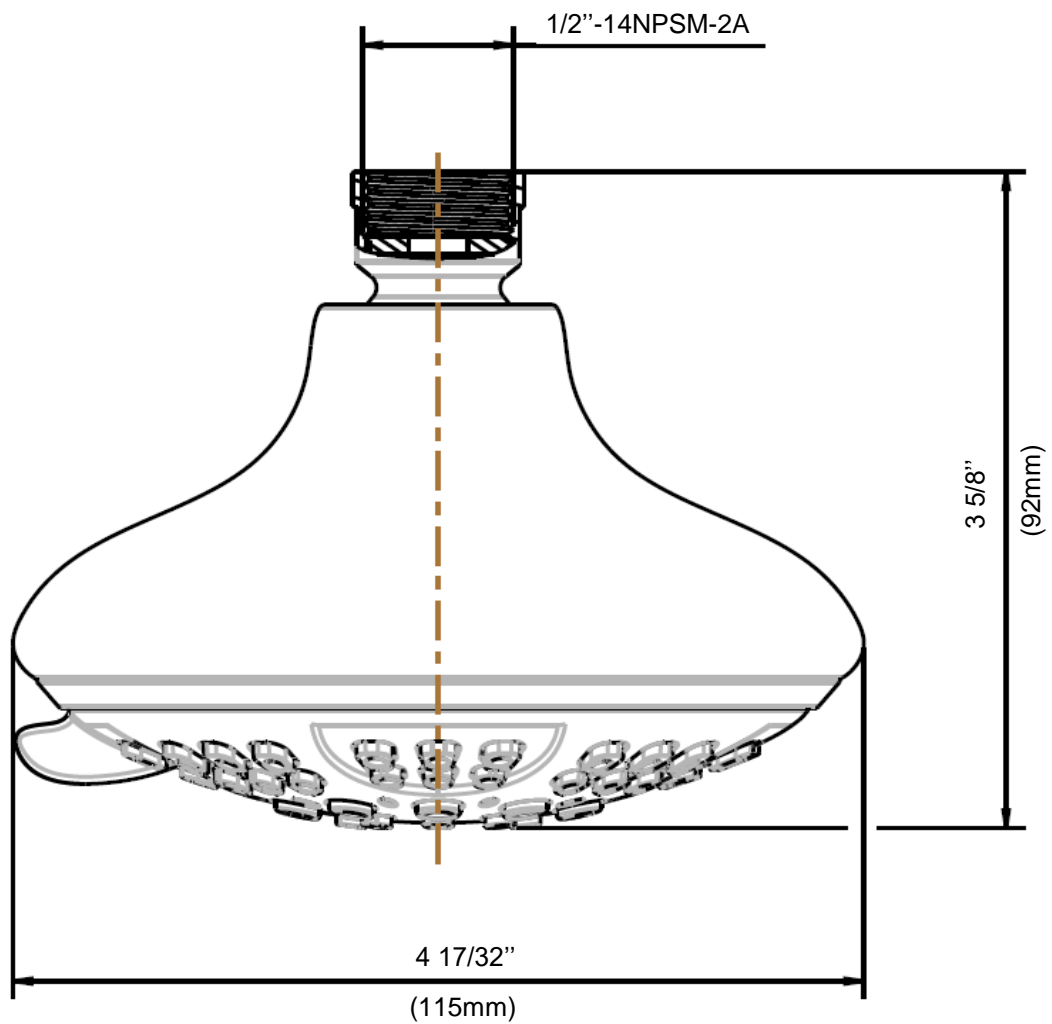

Shower Head

Pomme de douche
Ducha

Product Specifications

LUXART®

Vogue

L5FSH18-CP
L5FSH18-BN
L5FSH18-ORB
L5FSH18-BLM
L5FSH18-PBB

FEATURES

- ½"-14 NPSM Connection
- Brass Ball Joint
- Self Cleaning Rubber Jets
- Max Flow Rate: 1.8 GPM Max @ 80PSI
- 5-Function Shower Head: Full Spray, Massage Spray, Air Injected Spray, Full & Massage Spray, Full & Air Injected Spray
- 100% Factory Tested

Contact your sales representative for more information or visit our website at luxartcollection.com

Shower Head

Pomme de douche
Ducha

Product Specifications

LUXART®

L5FSH18-CP
L5FSH18-BN
L5FSH18-ORB
L5FSH18-BLM
L5FSH18-PBB