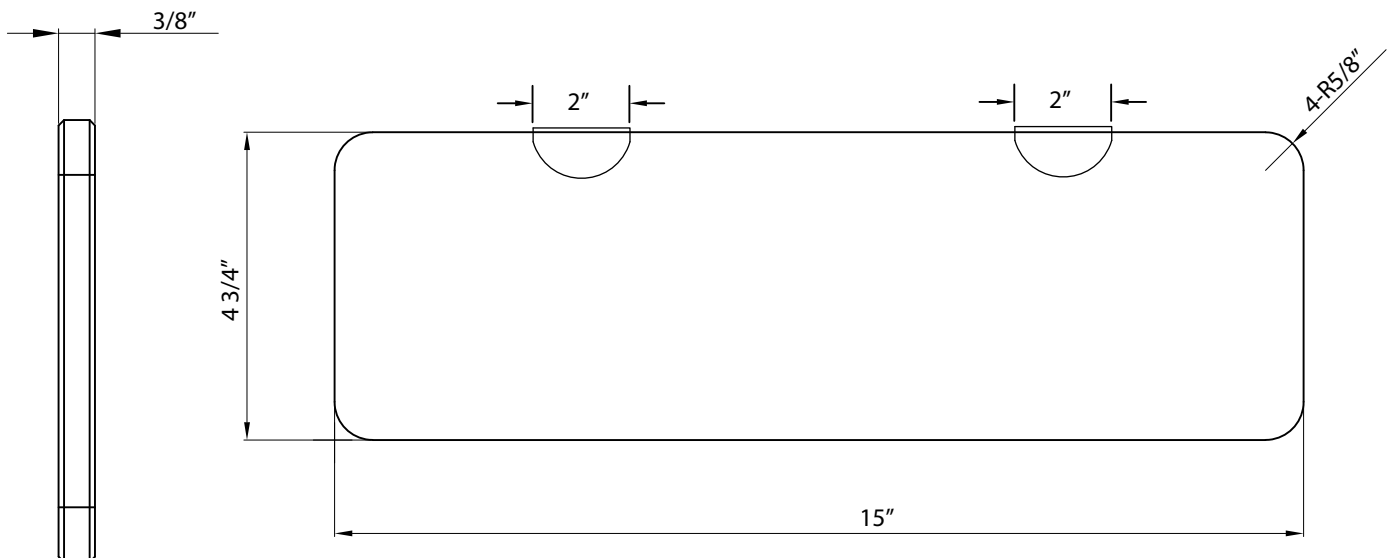

15" x 5" GLASS RECTANGLE SHELF

Model #: LXSS0515-BLM

Overall Dimensions: 15" x 5" x 3/8"

Sturdy thick glass shelf
for additional shower storage

3/8" tempered glass

Beveled edge and rounded corners

2 Brass wall mounting brackets
in Matte Black finish

4 screws included to install brackets
on wall or surface

Easy installation

Can be installed over existing tile
or Smart Surround Wall Systems

All dimensions are subject to change and variation without notice.