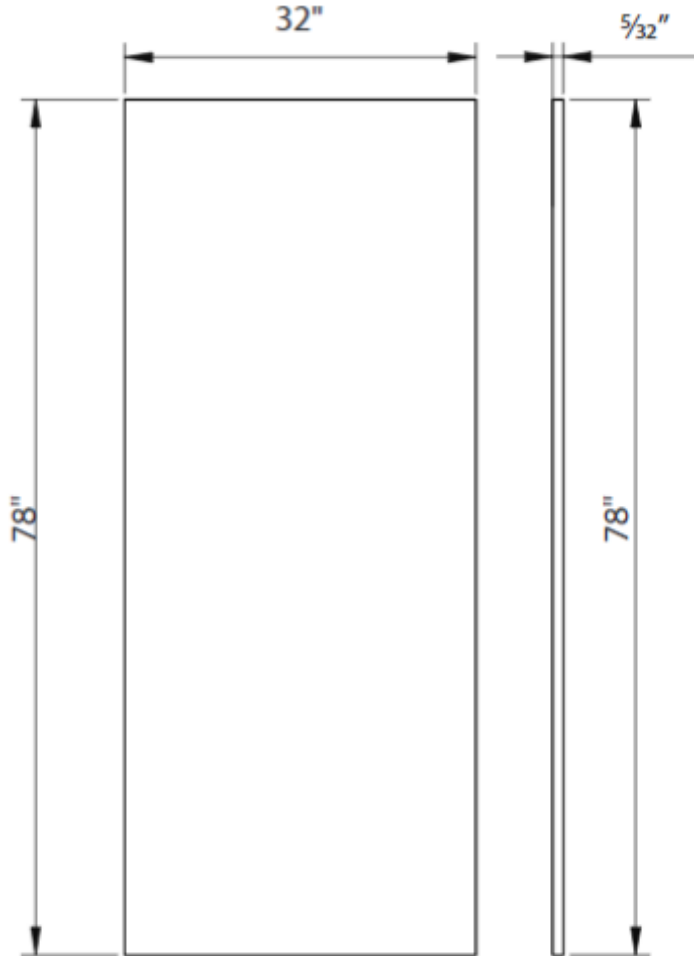

60" x 32" Alcove Shower Wall Kit

Product Specifications

Models

- LXSW6032-WS Shower Wall Kit 60" X 32" Alcove , WHITE SUBWAY
- LXSW6032-GM Shower Wall Kit 60" X 32" Alcove , GREY SUBWAY
- LXSW6032-CW Shower Wall Kit 60" X 32" Alcove , CARRERA WHITE
- LXSW6032-DR Shower Wall Kit 60" X 32" Alcove , DRIFTWOOD
- LXSW6032-SL Shower Wall Kit 60" X 32" Alcove , SLATE
- LXSW6032-SH Shower Wall Kit 60" X 32" Alcove , SHALE
- LXSW6032-QU Shower Wall Kit 60" X 32" Alcove , QUARRY

Features

- Includes walls, side panel, tape, optional beveled outer edge and trim edge
- Can be installed over waterproof backer board or existing tile
- Walls can be cut to fit shower or a bathtub configuration
- Grout-Free Solution
- Constructed of SPC Rigid Core board
- Waterproof, fire proof, and high resistance to impact and chemicals
- Backed by a 10-Year Residential and 2-Year Commercial Warranty

Model LXSW6032-QU
shown in Quarry

All dimensions listed are nominal. Luxart® reserves the right to make product and material changes at any time without notice.

Contact your sales representative for more information or visit our website at luxartcollection.com

60" x 32" Alcove Shower Wall Kit

Product Specifications

Side Panel Dimensions

Back Panel Dimensions

SHOWER WALL SYSTEM

60" x 32" x 78" Shower Surround

Contact your sales representative for more information or visit our website at luxartcollection.com