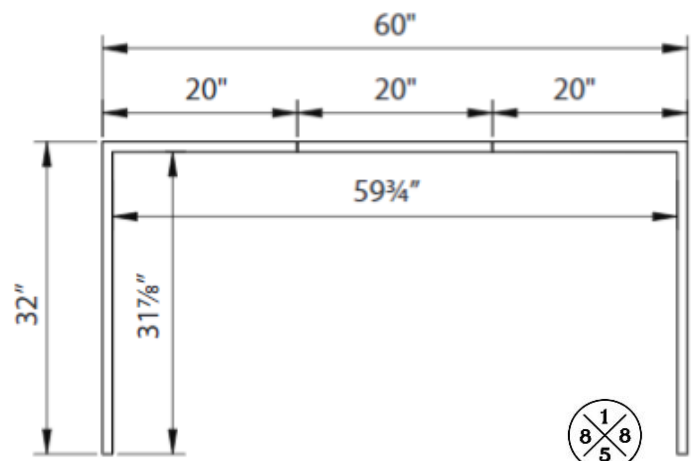

60" x 32" Alcove Shower Wall Kit

Product Specifications

Side Panel Dimensions

Back Panel Dimensions

SHOWER WALL SYSTEM

60" x 32" x 78" Shower Surround

Contact your sales representative for more information or visit our website at luxartcollection.com