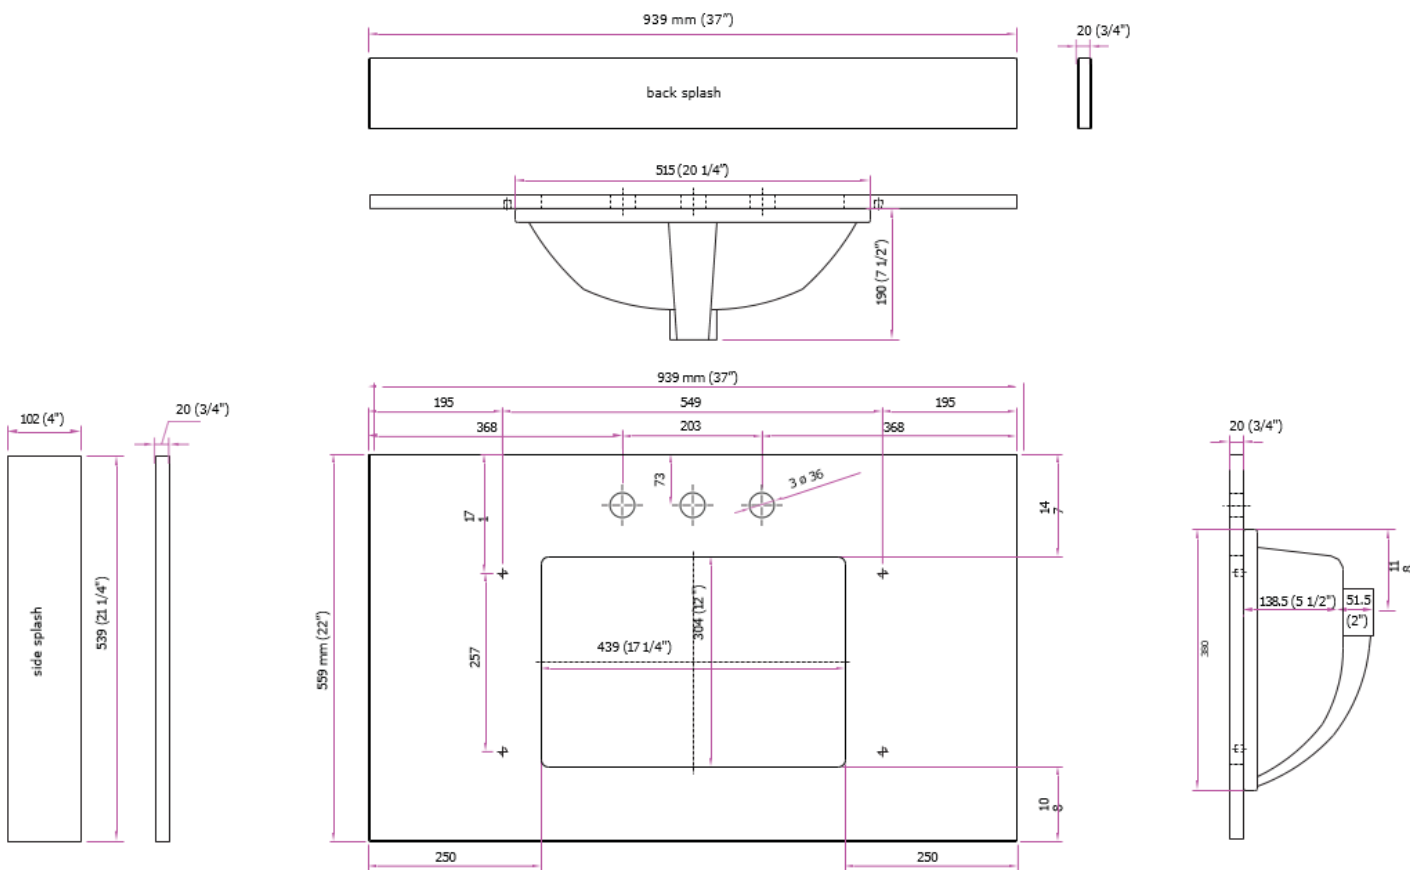

LUXART.

andressa®

Stone Vanity Top

LXVTQZ3722S-CV

QZ37228CV

Need Help? If you have any questions or concerns, please email: customerservice@luxartcollection.com.
Por favor. Si tiene alguna pregunta o duda, envíe un correo electrónico: customerservice@luxartcollection.com