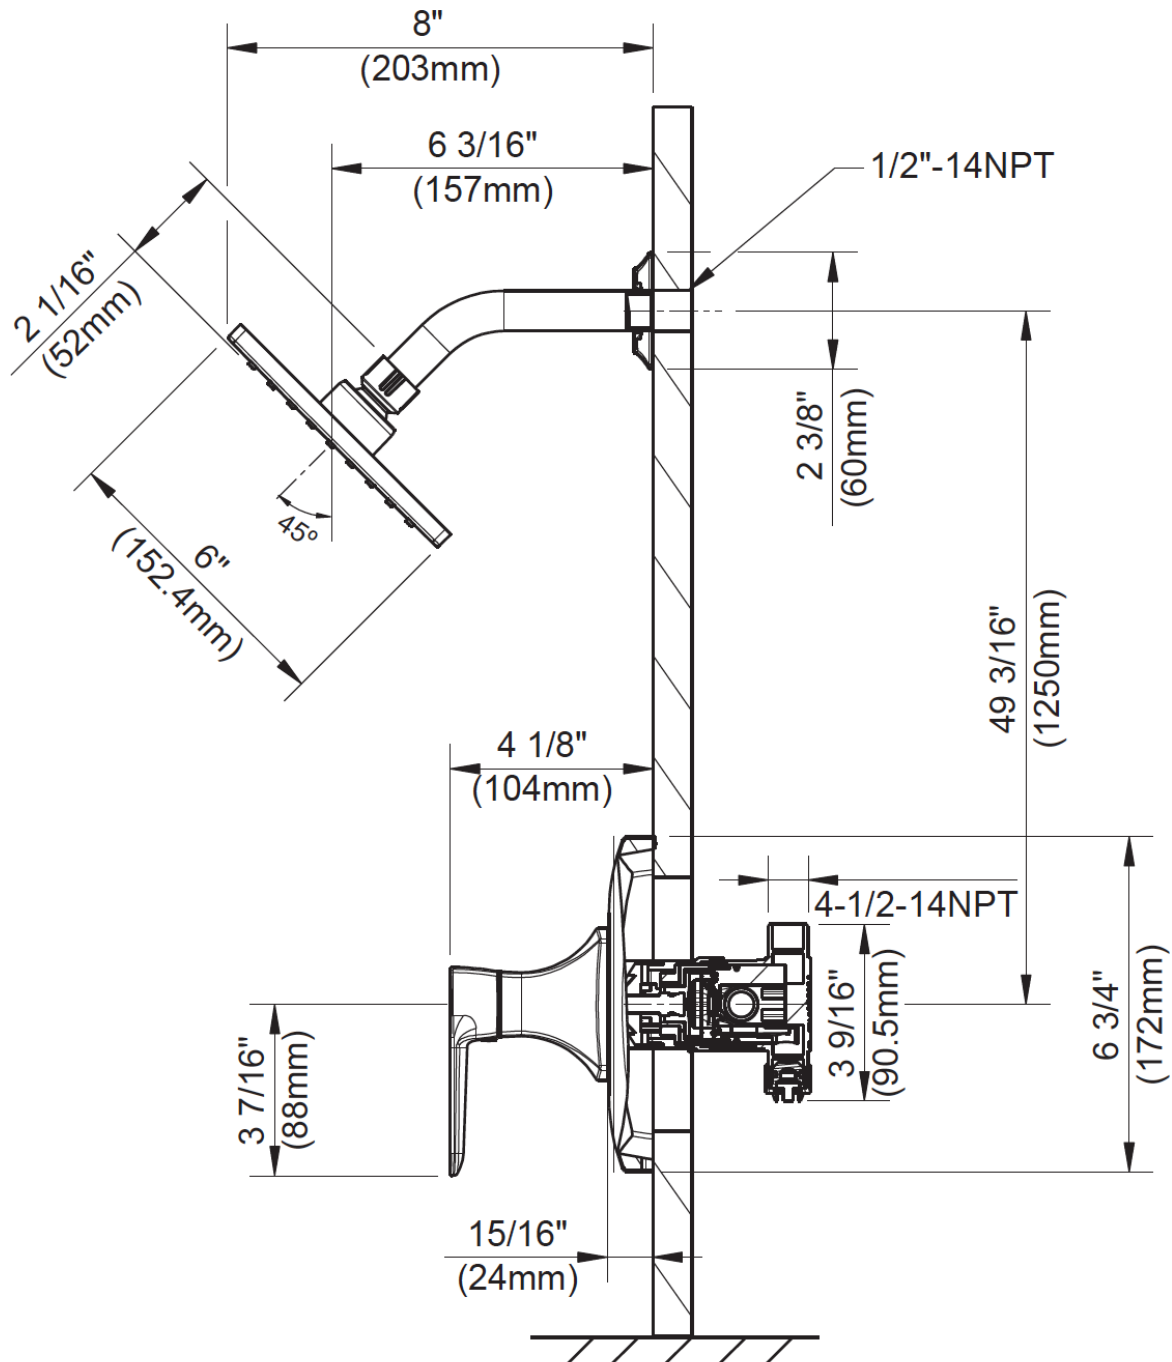

Shower Only Trim

Garniture de douche seulement
Pieza exterior para ducha

Product Specifications

LUXART®

SÖLV™

SL511TO18-CP
SL511TO18-BN

Contact your sales representative for more information or visit our website at luxartcollection.com