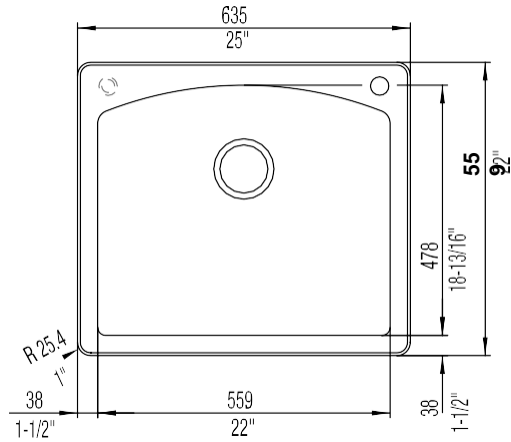

Model LX440210 shown in ANTHRACITE

FEATURES

- Required outside cabinet: 24" (drop-in), 27" (undermount)
- 80% solid granite
- Heat resistant up to 536°F
- Unsurpassed cleanability backed by industry leading 7 patents!
- Resistant to scratches, stains and all household acids and alkali solutions
- Template provided with approximate 1/8" reveal
- Undermount clips NOT included
- 1/2" deck thickness
- Versatile dual deck design can be installed as a drop-in or undermount
- Limited lifetime warranty

OPTIONAL ACCESORIES

- Blanco Sink Grid: 221000

CODE/STANDARDS COMPLIANCE

ANSI Z124.6-97
IAPMO/UPC listed

NOMINAL DIMENSIONS

OVERALL	CUTOUT SIZE	BOWL DEPTH	DRAIN DIAMETER
25"X22"	24-1/4"x21-1/4"	10"	3-1/2"

DFX cutout templates available on our website

Contact your sales representative for more information or visit our website at luxartcollection.com

SILGRANIT®
Single Bowl Dual Mount
Product Specifications

KNOCKOUT HOLE LOCATIONS
Pre-drilled for single-hole faucet.