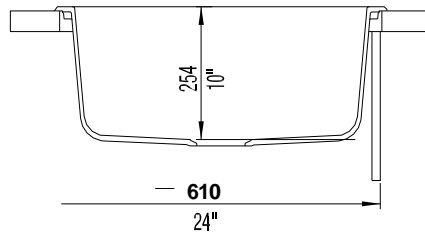

Model LX440210 shown in ANTHRACITE

FEATURES

- Required outside cabinet: 24" (drop-in), 27" (undermount)
- 80% solid granite
- Heat resistant up to 536°F
- Unsurpassed cleanability backed by industry leading 7 patents!
- Resistant to scratches, stains and all household acids and alkali solutions
- Template provided with approximate 1/8" reveal
- Undermount clips NOT included
- 1/2" deck thickness
- Versatile dual deck design can be installed as a drop-in or undermount
- Limited lifetime warranty

OPTIONAL ACCESORIES

- Blanco Sink Grid: 221000

CODE/STANDARDS COMPLIANCE

ANSI Z124.6-97
IAPMO/UPC listed

NOMINAL DIMENSIONS

OVERALL	CUTOUT SIZE	BOWL DEPTH	DRAIN DIAMETER
25"X22"	24-1/4"x21-1/4"	10"	3-1/2"

DFX cutout templates available on our website

Contact your sales representative for more information or visit our website at luxartcollection.com

SILGRANIT®
Single Bowl Dual Mount
Product Specifications

KNOCKOUT HOLE LOCATIONS
Pre-drilled for single-hole faucet.