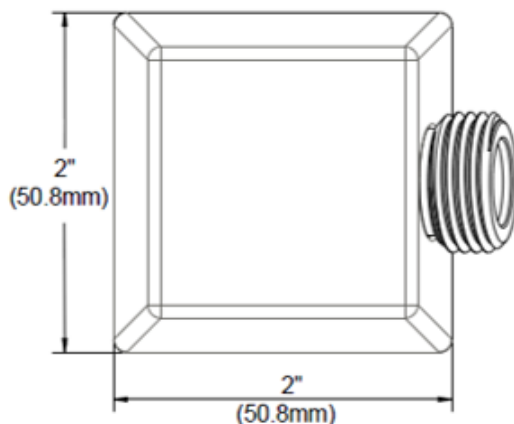

NORMAS Y ESTÁNDARES APLICABLES

El modelo especificado reúne o sobrepasa las siguientes condiciones

- ASME A112.18.1/CSA B125.1
- IAPMO/cUPC