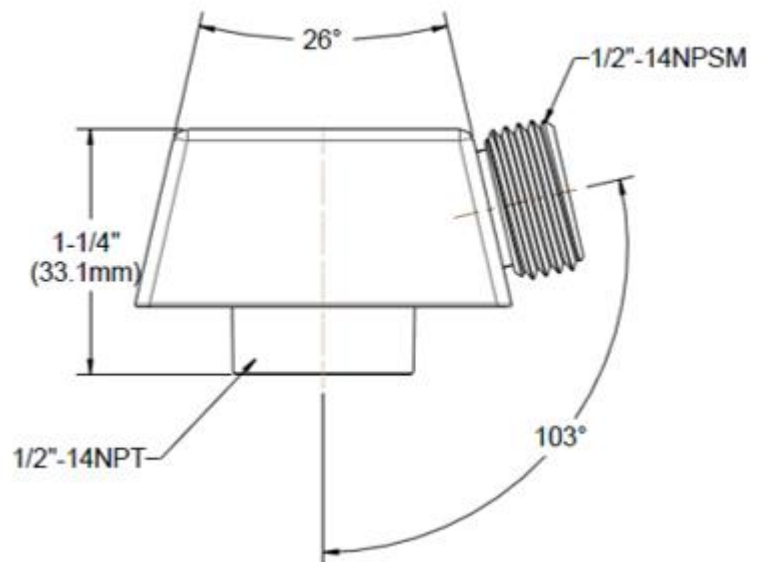

NORMAS Y ESTÁNDARES APLICABLES

El modelo especificado reúne o sobrepasa las siguientes condiciones

- ASME A112.18.1/CSA B125.1
- IAPMO/cUPC