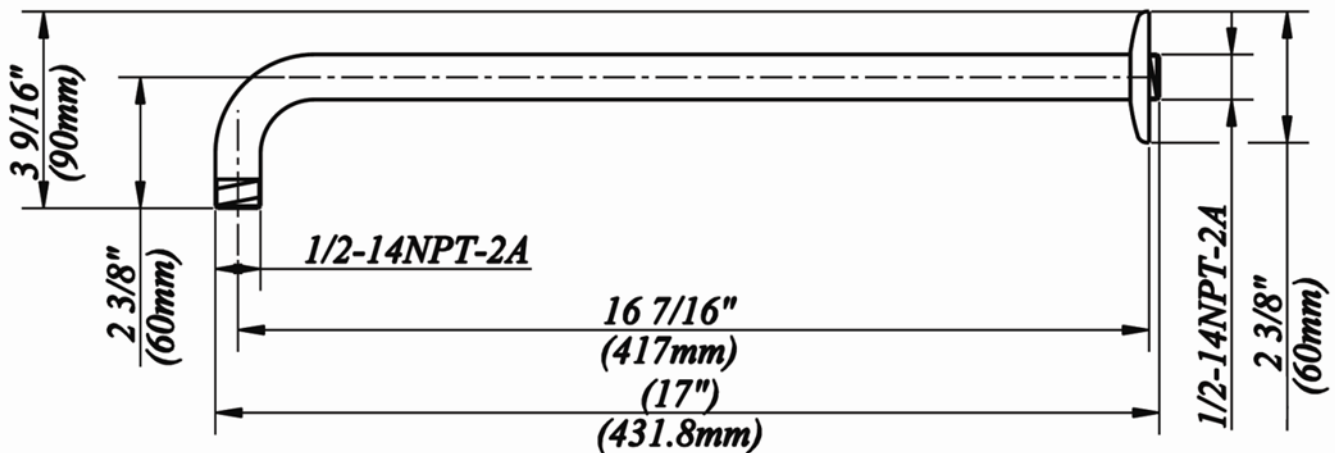

AVAILABLE FINISHES / FINIS OFFERTS / DISTINTOS ACABADOS:

- Polished Chrome / Chrome poli / Cromo lustrado (CP)
- PVD Brushed Nickel / PVD Nickel brossé / PVD Níquel cepillado (BN)
- Oil Rubbed Bronze / Bronze poncé à l'huile / Bronze lustrado al aceite (ORB)
- PVD Polished Nickel / PVD Nickel poli / PVD Níquel lustrado (PN)

Contact your sales representative for more information or visit our website at luxartcollection.com