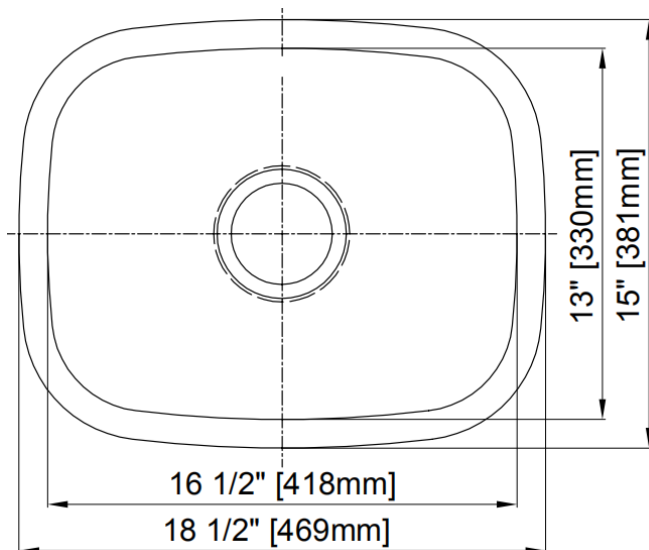

#### Features

- 16 Gauge
- Type 304 Stainless Steel
- Fully Undercoated
- Sound Absorption Pads
- Brushed Satin Finish

**Overall Size:** 18-1/2" x 15"

**Bowl Depth:** 8"

**Minimum Cabinet Size:** 18"

**Drain Opening:** 3-1/2"

**Drain Placement:** Center

**USE SINK AS CUTOUT TEMPLATE**

**LXUS1518**