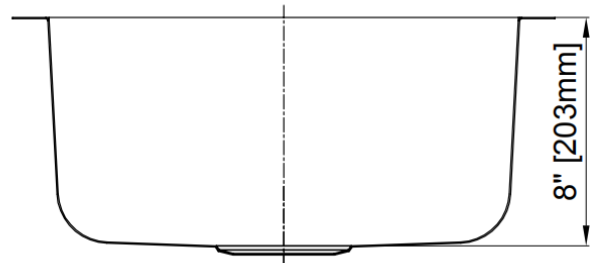

#### Features

- 16 Gauge
- Type 304 Stainless Steel
- Fully Undercoated
- Sound Absorption Pads
- Brushed Satin Finish

**Overall Size:** 18-1/2" x 15"

**Bowl Depth:** 8"

**Minimum Cabinet Size:** 18"

**Drain Opening:** 3-1/2"

**Drain Placement:** Center

**USE SINK AS CUTOUT TEMPLATE**

**LXUS1518**