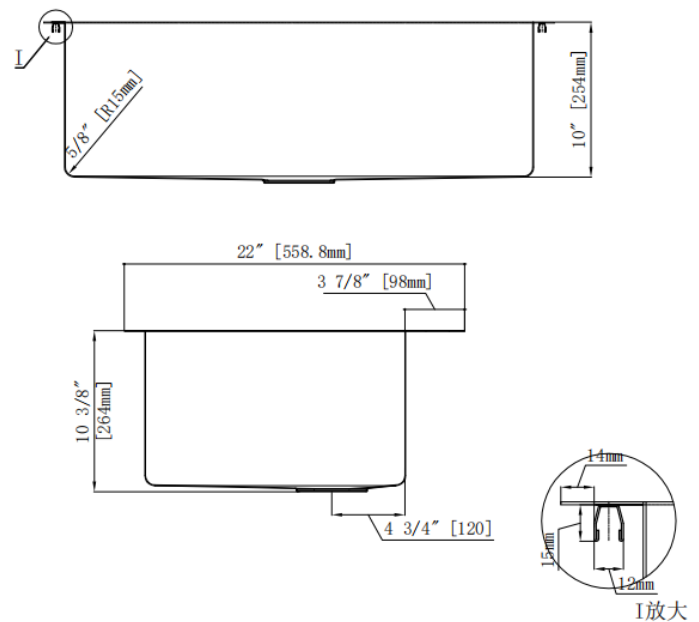

Near Zero Radius Dual Mount Single Bowl Kitchen Sink

LUXART.

Product Specifications

Features

- 16 Gauge
- Type 304 Stainless Steel
- Includes Mounting Clips
- Fully Undercoated
- Sound Absorption Pads
- Brushed Satin Finish

Overall Size: 33" x 22"

Bowl Depth: 10"

Minimum Cabinet Size: 36"

Drain Opening: 3-1/2"

Drain Placement: Center Rear

USE SINK AS CUTOUT TEMPLATE

LXNZS3322DM1

Optional Accessories

- Bottom Basin Rack: LXNZS3322DM1BG
- Basket Strainer: MLL7, ML18, ML14, ML15
- Soap Dispenser: CSD, LCSD, LGLSD

For cutout measurement: Use sink in sink box.

All dimensions listed are nominal. Luxart® reserves the right to make product and material changes at any time without notice.