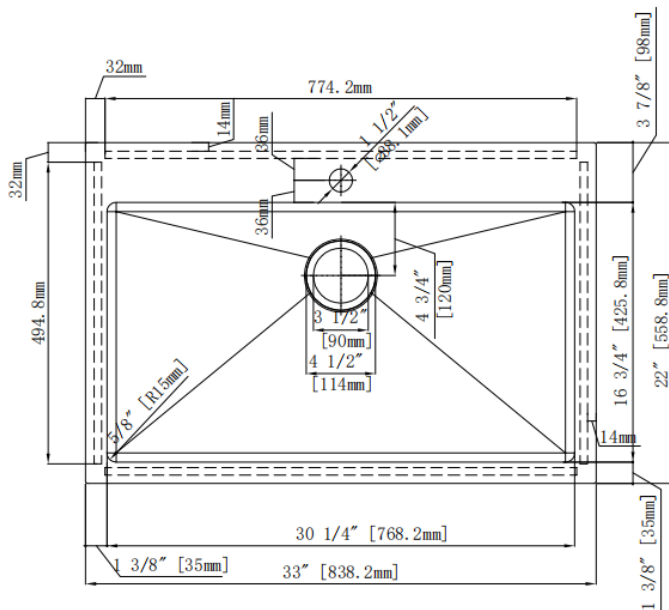

Overall Size: 33" x 22"

Bowl Depth: 10"

Minimum Cabinet Size: 36"

Drain Opening: 3-1/2"

Drain Placement: Center Rear

USE SINK AS CUTOUT TEMPLATE

LXNZS3322DM1

Optional Accessories

- Bottom Basin Rack: LXNZS3322DM1BG
- Basket Strainer: MLL7, ML18, ML14, ML15
- Soap Dispenser: CSD, LCSD, LGLSD

For cutout measurement: Use sink in sink box.

All dimensions listed are nominal. Luxart® reserves the right to make product and material changes at any time without notice.