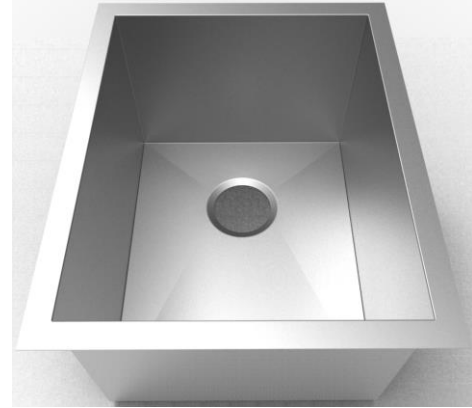

Zero Radius Single Bowl Kitchen Sink

LUXART®

Product Specifications

Features

- 16 Gauge
- Type 304 Stainless Steel
- Includes Mounting Clips
- Fully Undercoated
- Sound Absorption Pads
- Brushed Satin Finish

Overall Size: 15" x 18-1/2"

Bowl Depth: 10"

Minimum Cabinet Size: 18"

Drain Opening: 3-1/2"

Drain Placement: Center Rear

USE SINK AS CUTOUT TEMPLATE

LXZS1518

Optional Accessories

- Bottom Basin Rack: LXZS1518BG
- Basket Strainer: MLL7, ML18, ML14, ML15
- Soap Dispenser: CSD, LCSD, LGLSD

For cutout measurement: Use sink in sink box.

All dimensions listed are nominal. Luxart® reserves the right to make product and material changes at any time without notice.