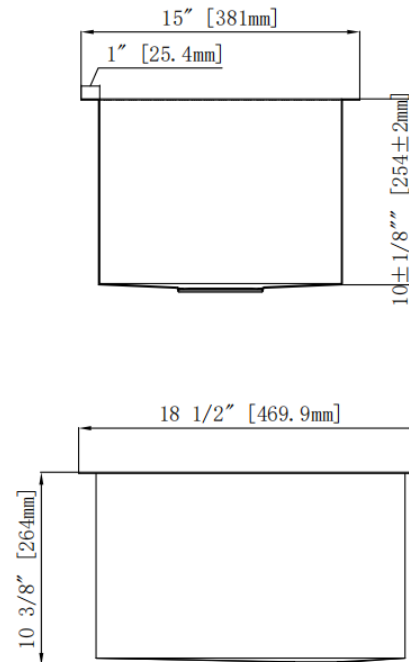

Overall Size: 15" x 18-1/2"

Bowl Depth: 10"

Minimum Cabinet Size: 18"

Drain Opening: 3-1/2"

Drain Placement: Center Rear

USE SINK AS CUTOUT TEMPLATE

LXZS1518

Optional Accessories

- Bottom Basin Rack: LXZS1518BG
- Basket Strainer: MLL7, ML18, ML14, ML15
- Soap Dispenser: CSD, LCSD, LGLSD

For cutout measurement: Use sink in sink box.

All dimensions listed are nominal. Luxart® reserves the right to make product and material changes at any time without notice.