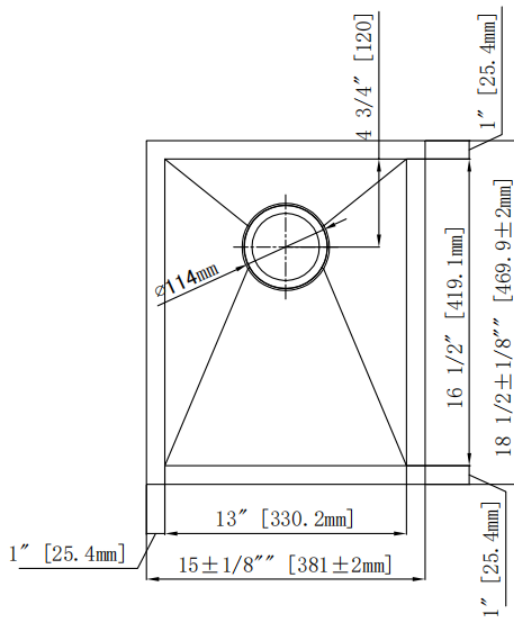

Overall Size: 15" x 18-1/2"

Bowl Depth: 10"

Minimum Cabinet Size: 18"

Drain Opening: 3-1/2"

Drain Placement: Center Rear

USE SINK AS CUTOUT TEMPLATE

LXZS1518

Optional Accessories

- Bottom Basin Rack: LXZS1518BG
- Basket Strainer: MLL7, ML18, ML14, ML15
- Soap Dispenser: CSD, LCSD, LGLSD

For cutout measurement: Use sink in sink box.

All dimensions listed are nominal. Luxart® reserves the right to make product and material changes at any time without notice.