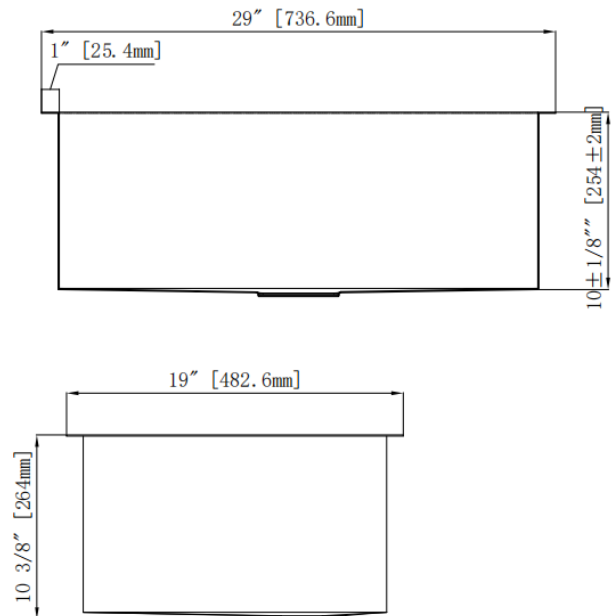

Overall Size: 29" x 19"

Bowl Depth: 10"

Minimum Cabinet Size: 30"

Drain Opening: 3-1/2"

Drain Placement: Center Rear

USE SINK AS CUTOUT TEMPLATE

LXZS2919

Optional Accessories

- Bottom Basin Rack: LXZS2919BG
- Basket Strainer: MLL7, ML18, ML14, ML15
- Soap Dispenser: CSD, LCSD, LGLSD

For cutout measurement: Use sink in sink box.

All dimensions listed are nominal. Luxart® reserves the right to make product and material changes at any time without notice.