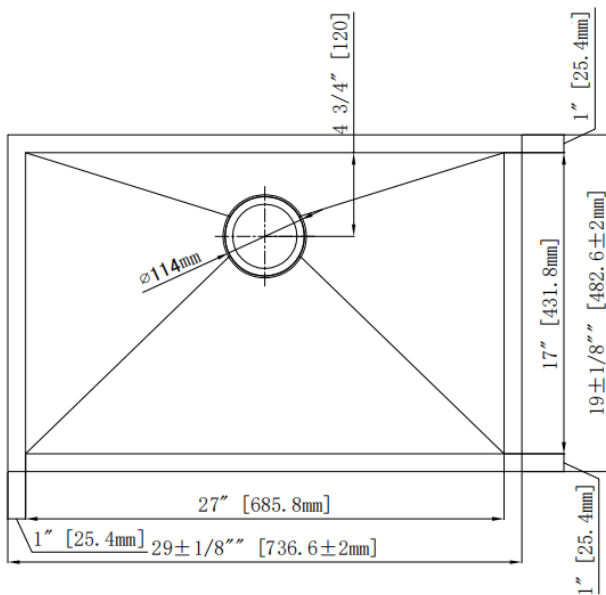

Overall Size: 29" x 19"

Bowl Depth: 10"

Minimum Cabinet Size: 30"

Drain Opening: 3-1/2"

Drain Placement: Center Rear

USE SINK AS CUTOUT TEMPLATE

LXZS2919

Optional Accessories

- Bottom Basin Rack: LXZS2919BG
- Basket Strainer: MLL7, ML18, ML14, ML15
- Soap Dispenser: CSD, LCSD, LGLSD

For cutout measurement: Use sink in sink box.

All dimensions listed are nominal. Luxart® reserves the right to make product and material changes at any time without notice.