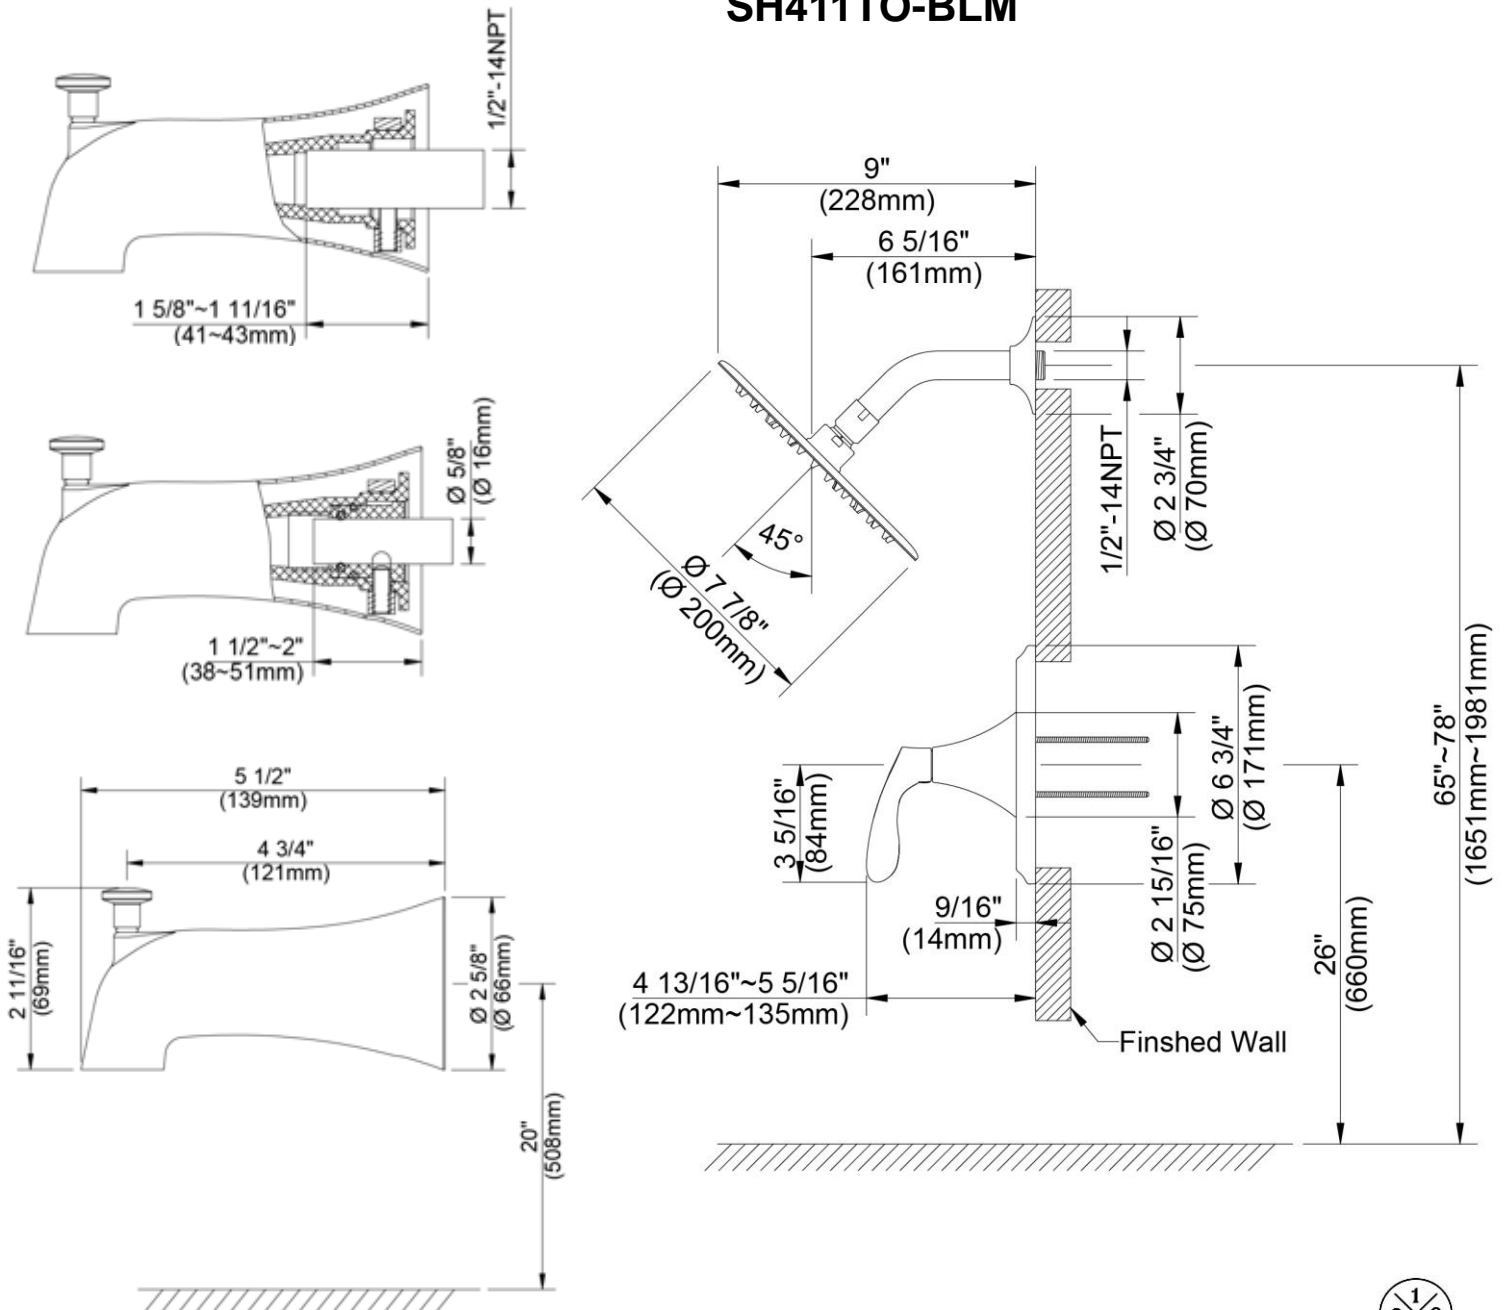

Tub & Shower Trim

Garniture pour baignoire et douche
Piezas exteriores para bañera y ducha

Product Specifications

LUXART.

Seläh®

SH411TO-CP
SH411TO-BN
SH411TO-BLM

Contact your sales representative for more information or visit our website at luxartcollection.com