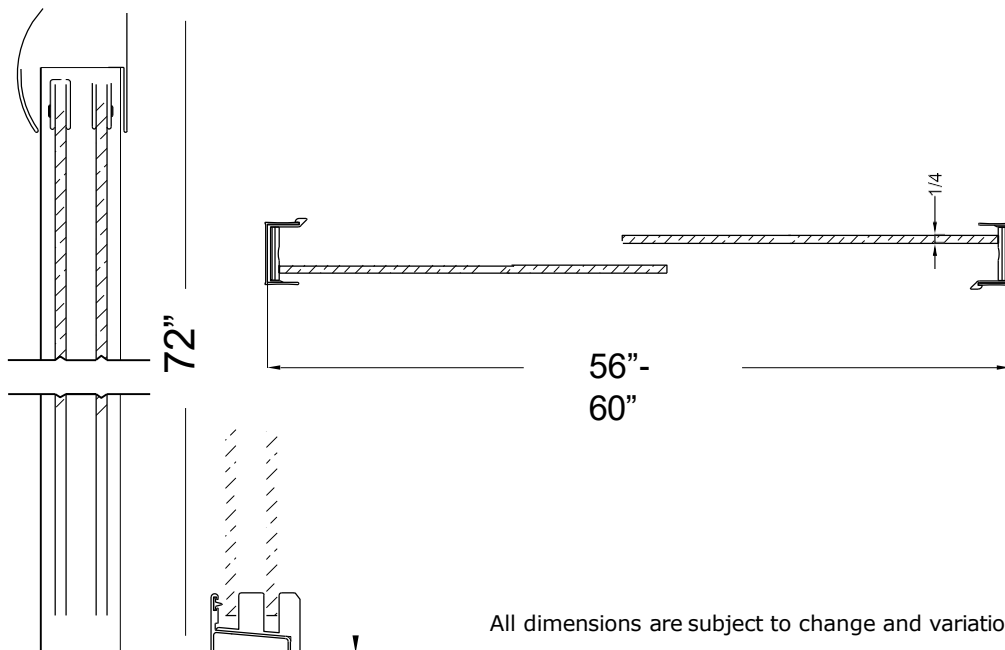

All dimensions are subject to change and variation without notice.

Revised 1/26/2022