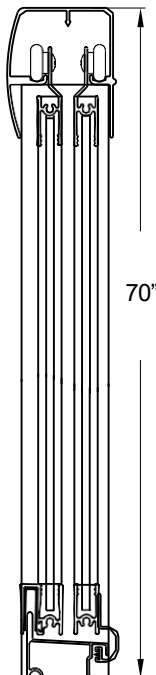

## FRAMED SLIDING SHOWER DOOR

Model #: SHSS4870-OB

FITS OPENING 44" TO 48"W X 70"H  
ENTRY WALK THROUGH OPENING: 21"-22"

Obscure Glass

Available in: Brushed Nickel, Oil Rubbed Bronze and Silver

Tempered safety glass

An anodized aluminum frame

Towel bar on outside panel and knob on inside panel

Rounded header

Easy clean bottom track

Up to 3/4" adjustment for out of square walls

Doors are backed by a Limited Lifetime Warranty

WAMM®We All Make Mistakes®Program

Brushed Nickel Finish Pictured

Obscure

All dimensions are subject to change and variation without notice.

Revised 1/26/2022