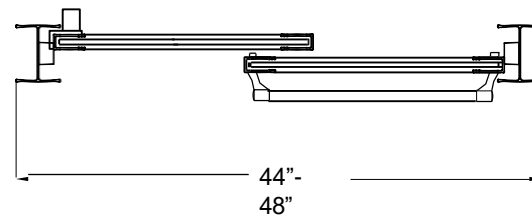

All dimensions are subject to change and variation without notice.

Revised 1/26/2022