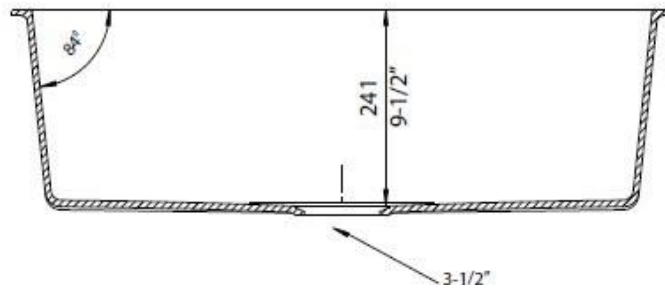

SILGRANIT® Single Bowl Undermount

LUXART®

Product Specifications

Contact your sales representative for more information or visit our website at luxartcollection.com