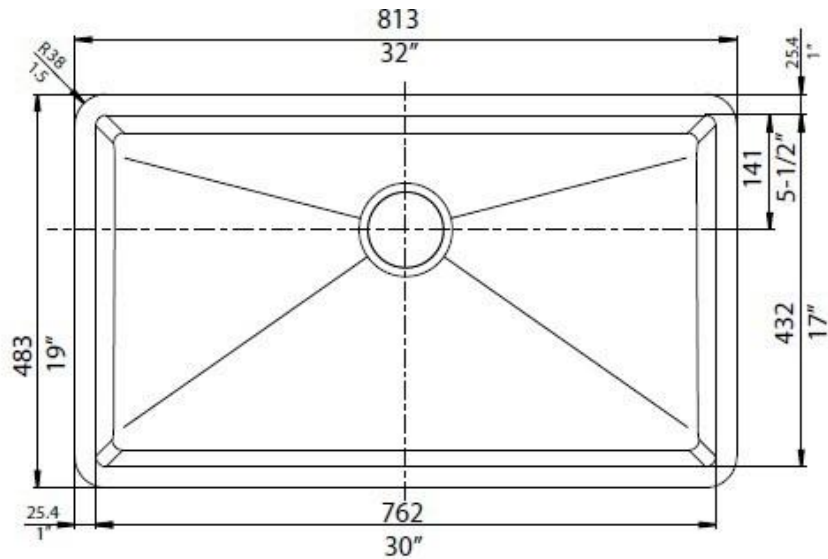

SILGRANIT® Single Bowl Undermount

LUXART®

Product Specifications

Contact your sales representative for more information or visit our website at luxartcollection.com