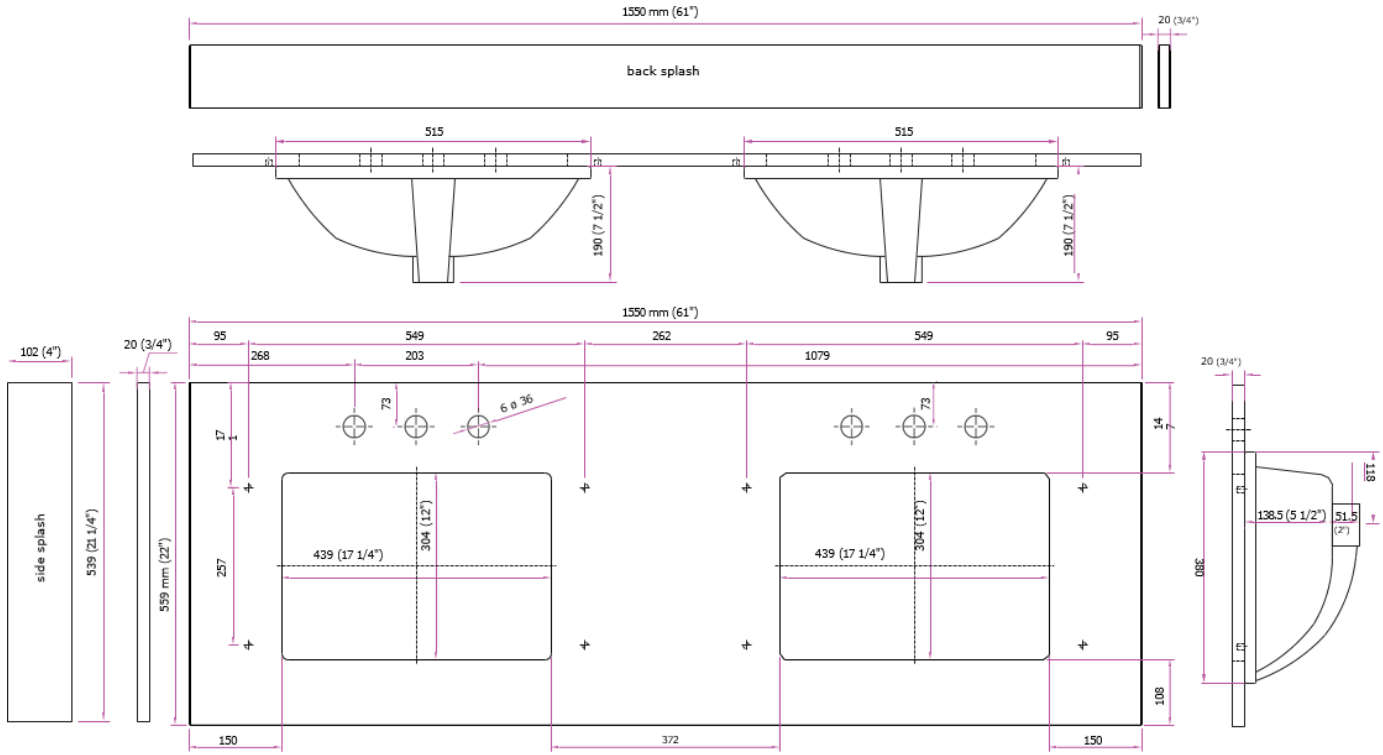

LUXART.

andressa®

Stone Vanity Top

LXVTQZ6122D

QZ61228GG/QZ61228GS/QZ61228IW/QZ61228SW

Need Help? If you have any questions or concerns, please email: customerservice@luxartcollection.com.
Por favor. Si tiene alguna pregunta o duda, envíe un correo electrónico: customerservice@luxartcollection.com