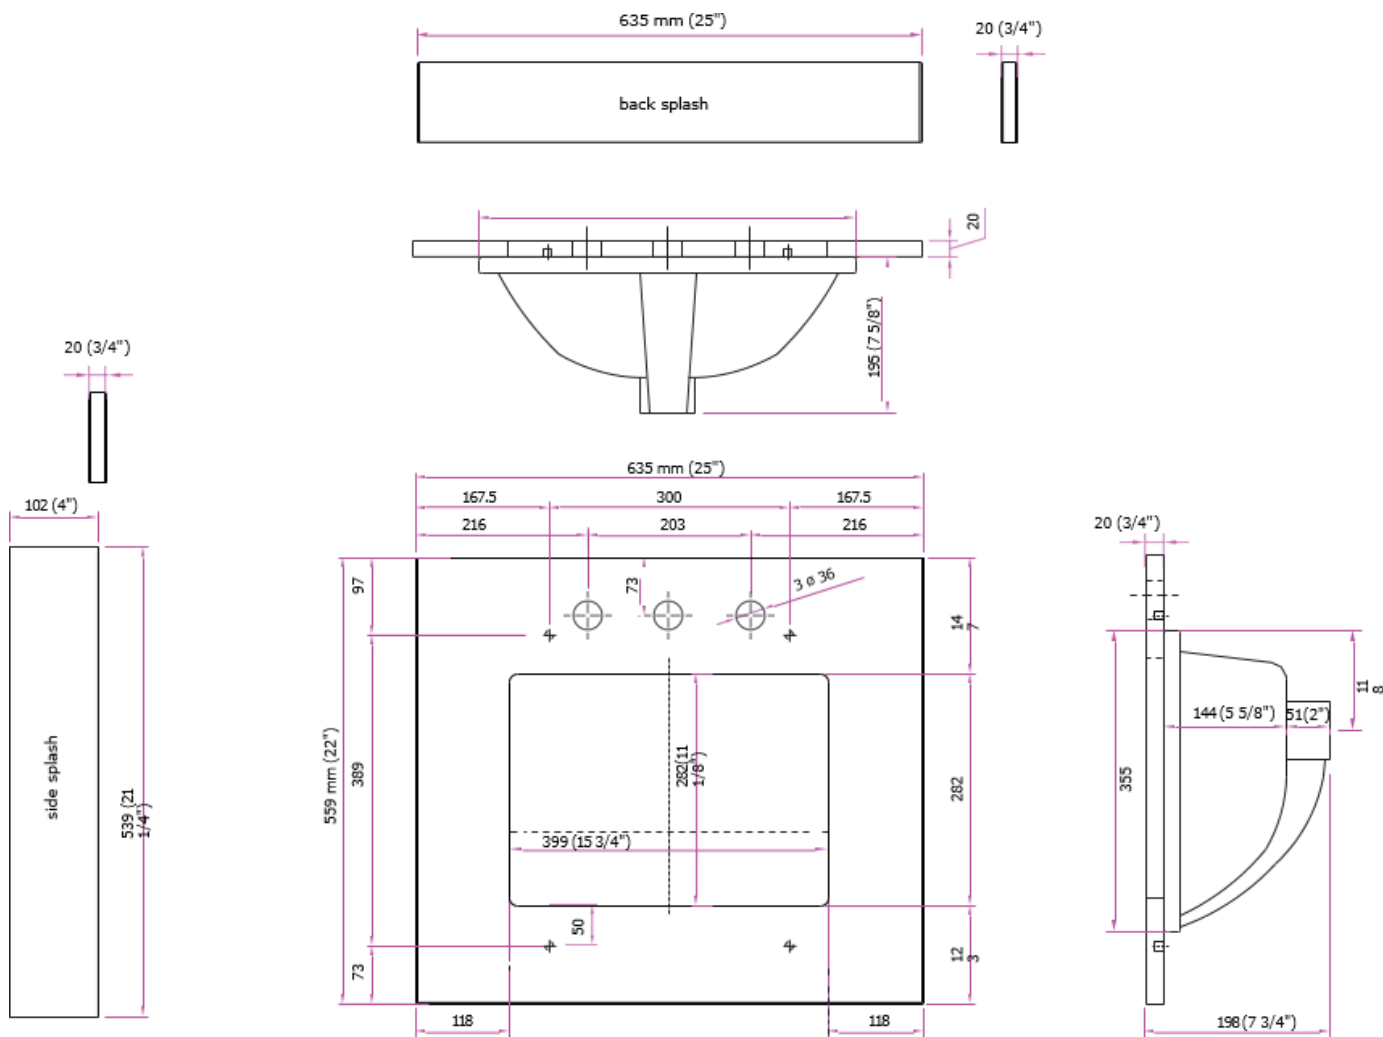

LUXART.

andressa®

Stone Vanity Top

LXVTGR2522S-BLG

ST25228BGR

Need Help? If you have any questions or concerns, please email: customerservice@luxartcollection.com.
Por favor. Si tiene alguna pregunta o duda, envíe un correo electrónico: customerservice@luxartcollection.com