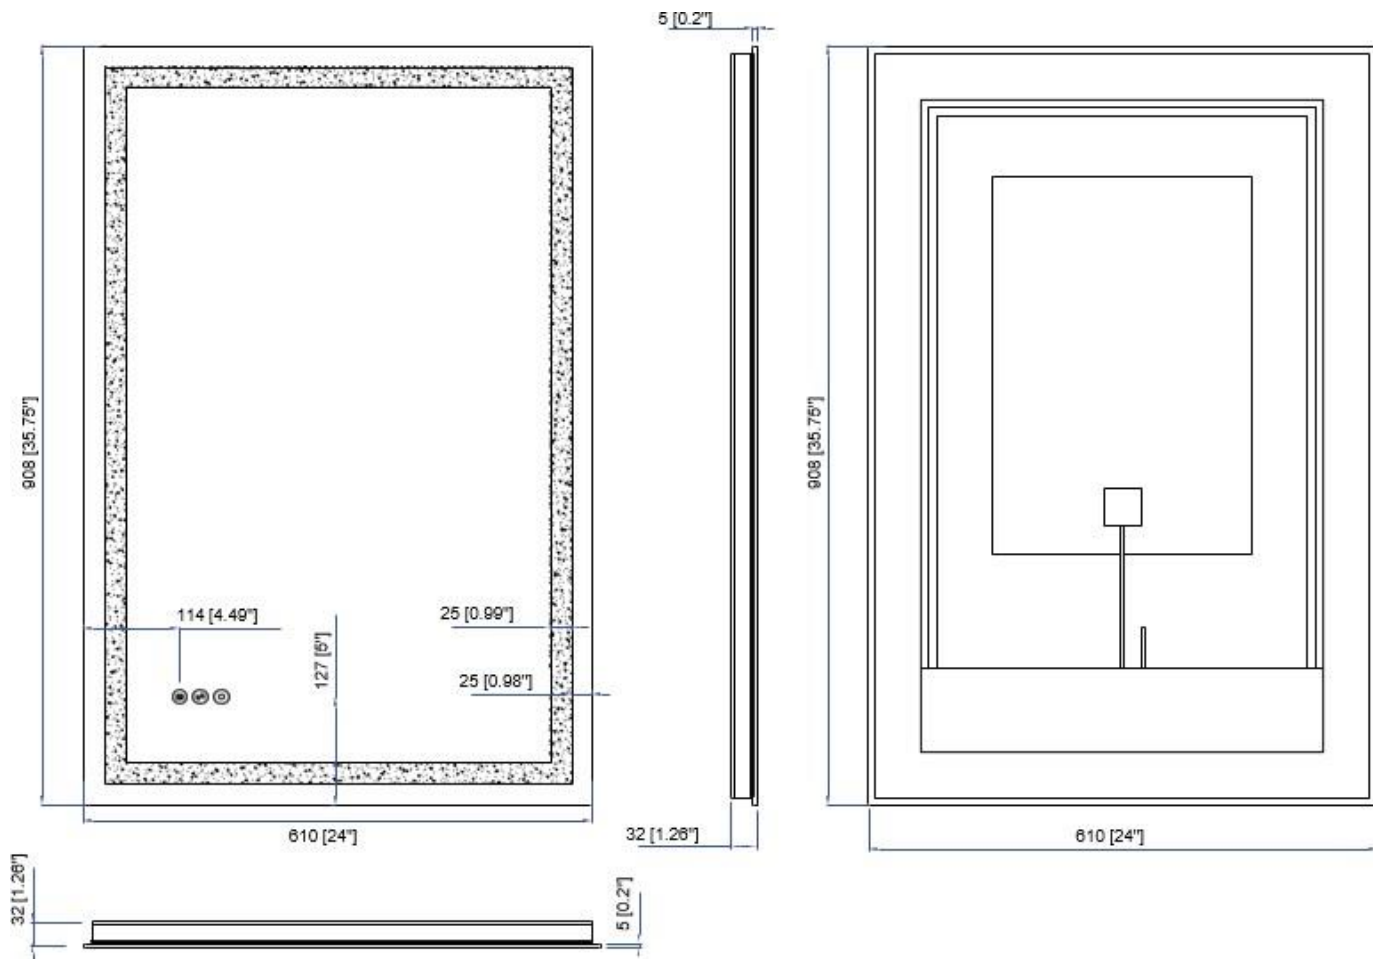

LUXART.

andressa®

LED Lighted Mirror

LXMIRTT2436

LED2436-RT

Need Help? If you have any questions or concerns, please email: customerservice@luxartcollection.com.
Por favor. Si tiene alguna pregunta o duda, envíe un correo electrónico: customerservice@luxartcollection.com