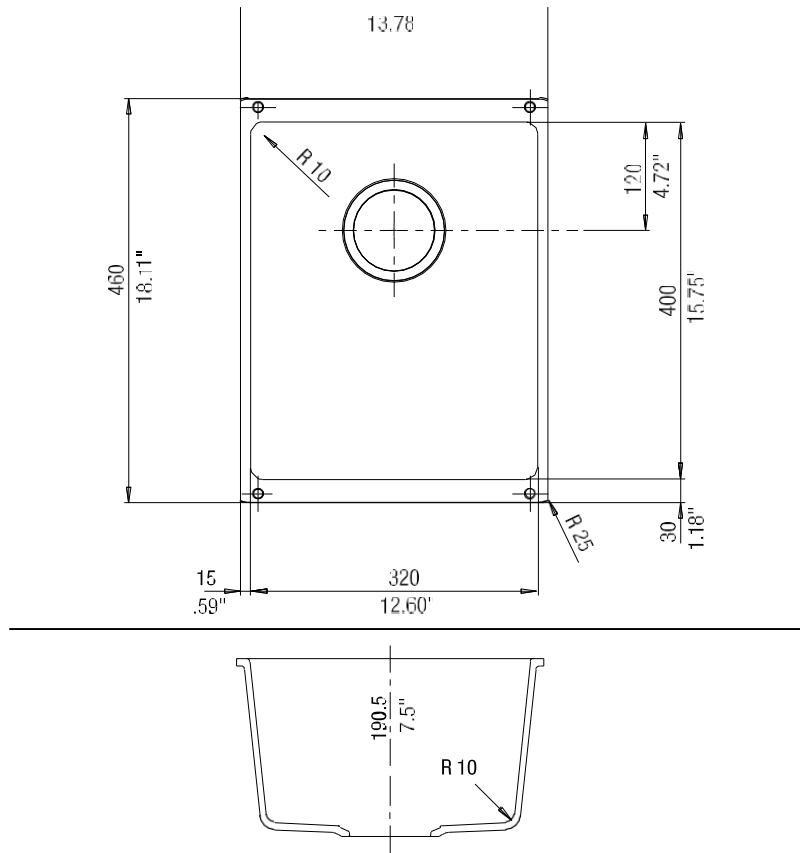

SILGRANIT® Single Bowl Undermount

LUXART®

Product Specifications

Contact your sales representative for more information or visit our website at luxartcollection.com

Revised 2/08/2023