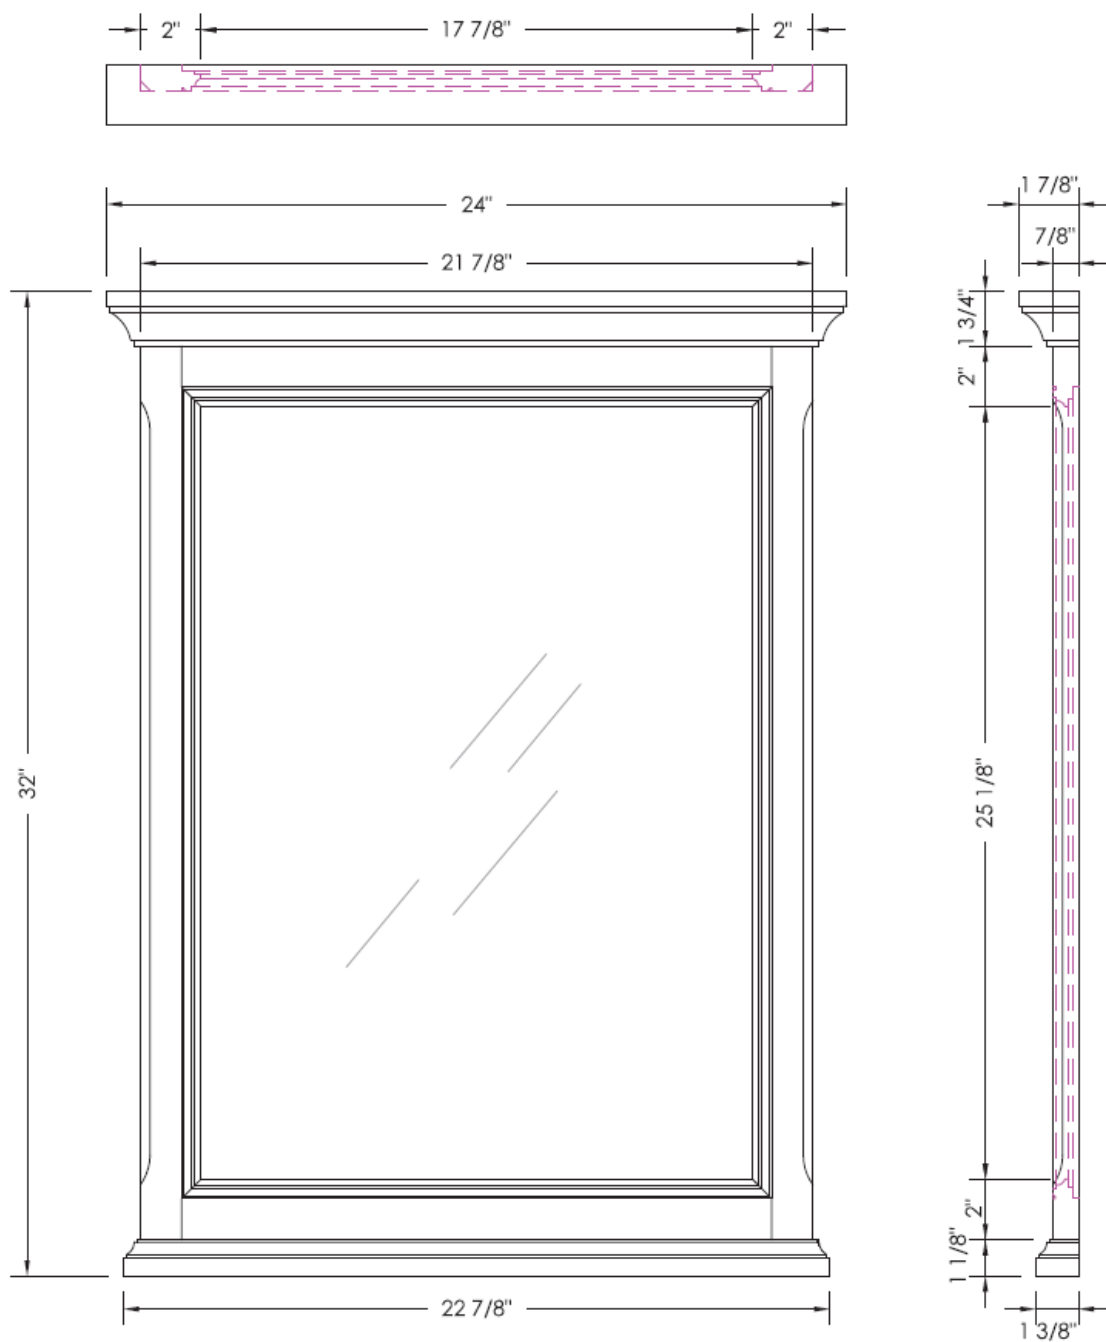

LUXART.

andressa®

Vintage Mirror

LXMIRVIN2432-VG

EBGM2432

Need Help? If you have any questions or concerns, please email: customerservice@luxartcollection.com.
Por favor. Si tiene alguna pregunta o duda, envíe un correo electrónico: customerservice@luxartcollection.com