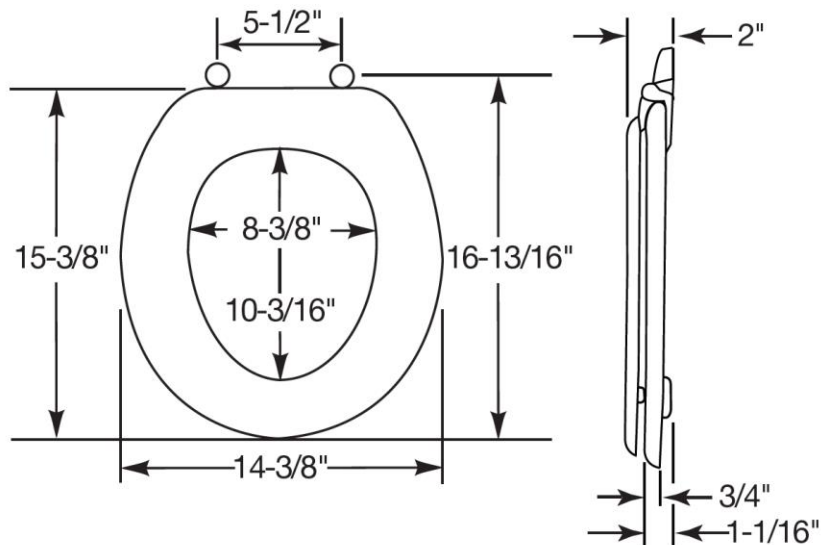

Warranty

See warranty information for more details.

All dimensions listed are nominal. MAINLINE® reserves the right to make product and material changes at any time without notice.

Contact your sales representative for more information or visit our website at mainlinecollection.com