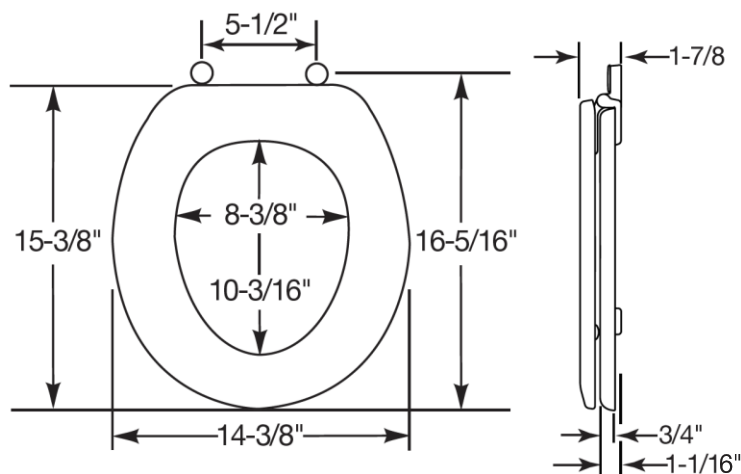

Warranty

See warranty information for more details.

All dimensions listed are nominal. MAINLINE® reserves the right to make product and material changes at any time without notice.

Contact your sales representative for more information or visit our website at mainlinecollection.com