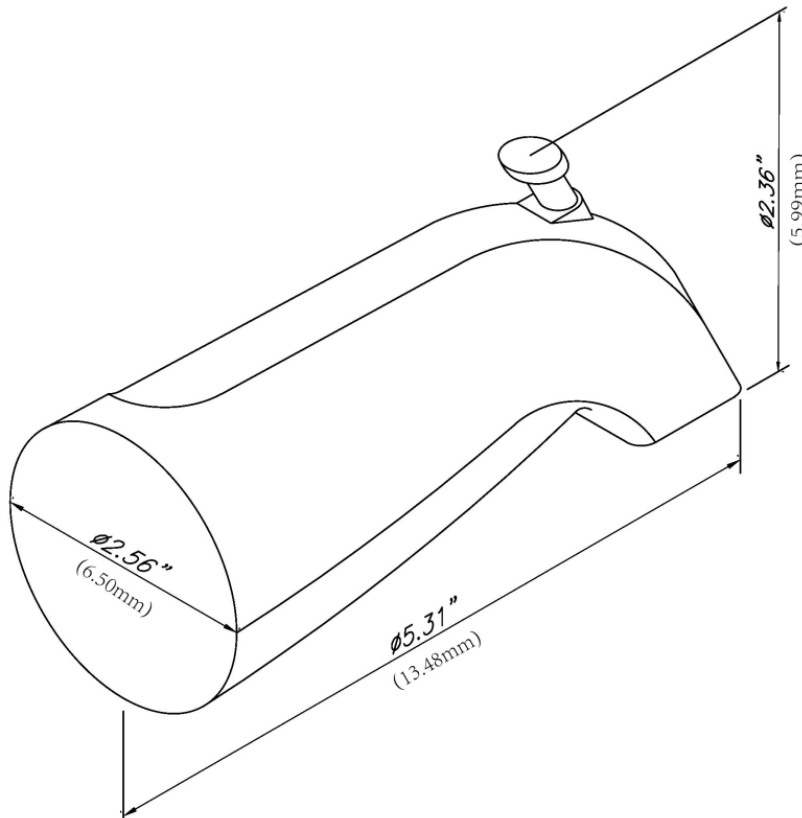

# Diverter Tub Spout

Bec inverseur

Vertedor de bañera con cambiador

Product Specifications

**MAINLINE**

### FEATURES

- Coordinates with Madeline and Centurion Suites
- 1/2 FIP Universal Spout
- Slip-Fit Tub Spout

### CARACTERÍSTICAS

- Coordina con las suites Madeline y Centurion
- 1/2 FIP caño universal
- Vertedor de encastre deslizante

All dimensions listed are nominal. Mainline® reserves the right to make product and material changes at any time without notice.